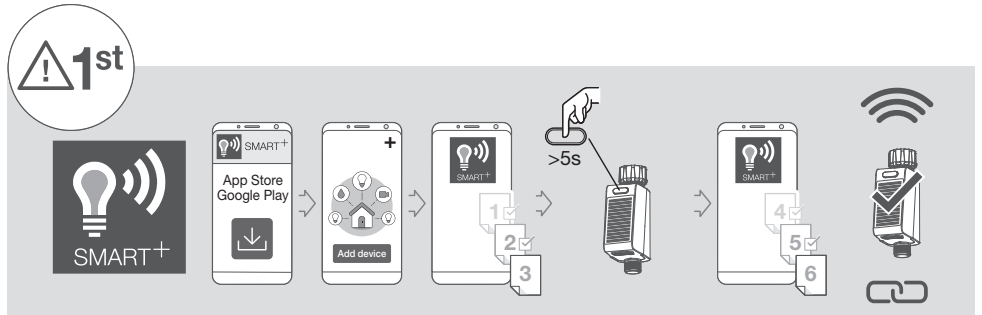

SMART⁺ WIFI IRRIGATION CONTROL

	EAN	IP	⌀ (°C)	V_{DC}	bar	L/min
SMART WIFI IRRIGATION CONTROL	4058075849402	55	3°...+45°	3,5 - 4,2	0,5 - 8	5 - 35

SMART⁺ WIFI IRRIGATION CONTROL

SMART⁺ WIFI IRRIGATION CONTROL

SMART+ WIFI IRRIGATION CONTROL

OPTIONAL