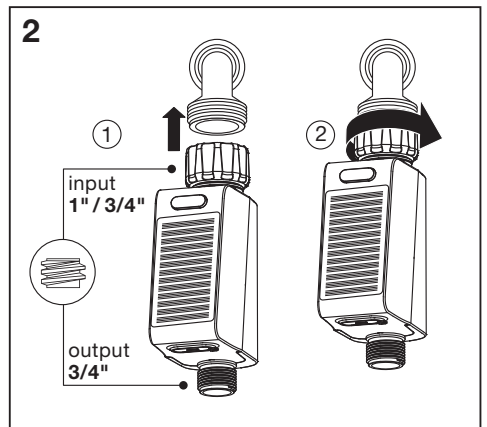

SMART⁺ WIFI IRRIGATION CONTROL

	EAN	IP	⌀ (°C)	V_{DC}	bar	L/min
SMART WIFI IRRIGATION CONTROL	4058075849402	55	3°...+45°	3,5 - 4,2	0,5 - 8	5 - 35

SMART⁺ WIFI IRRIGATION CONTROL

SMART⁺ WIFI IRRIGATION CONTROL