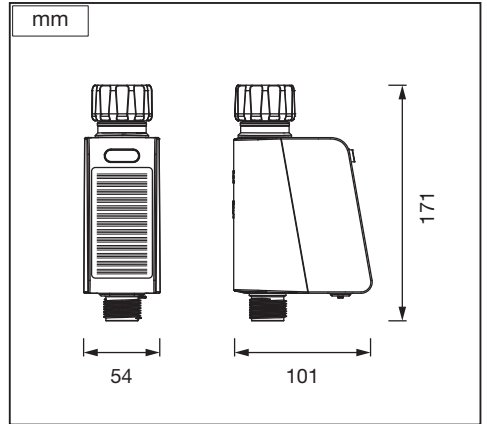

SMART⁺ WIFI IRRIGATION CONTROL

	EAN	IP	⌀ (°C)	V_{DC}	bar	L/min
SMART WIFI IRRIGATION CONTROL	4058075849402	55	3°...+45°	3,5 - 4,2	0,5 - 8	5 - 35

SMART⁺ WIFI IRRIGATION CONTROL

SMART⁺ WIFI IRRIGATION CONTROL