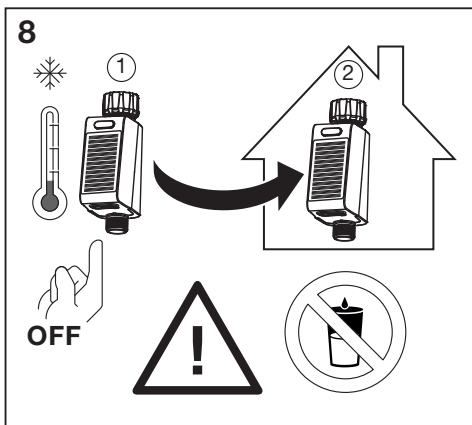

SMART⁺ WIFI IRRIGATION CONTROL

	EAN	IP	⌀ (°C)	V_{DC}	bar	L/min
SMART WIFI IRRIGATION CONTROL	4058075849402	55	3°...+45°	3,5 - 4,2	0,5 - 8	5 - 35

SMART⁺ WIFI IRRIGATION CONTROL

SMART⁺ WIFI IRRIGATION CONTROL

SMART+ WIFI IRRIGATION CONTROL

OPTIONAL