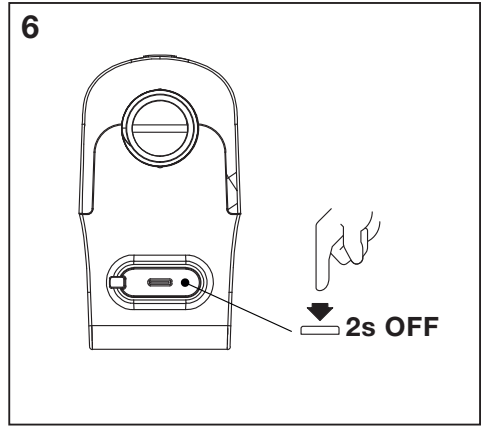

SMART⁺ WIFI IRRIGATION CONTROL

	EAN	IP	⌀ (°C)	V_{DC}	bar	L/min
SMART WIFI IRRIGATION CONTROL	4058075849402	55	3°...+45°	3,5 - 4,2	0,5 - 8	5 - 35

SMART⁺ WIFI IRRIGATION CONTROL

SMART⁺ WIFI IRRIGATION CONTROL