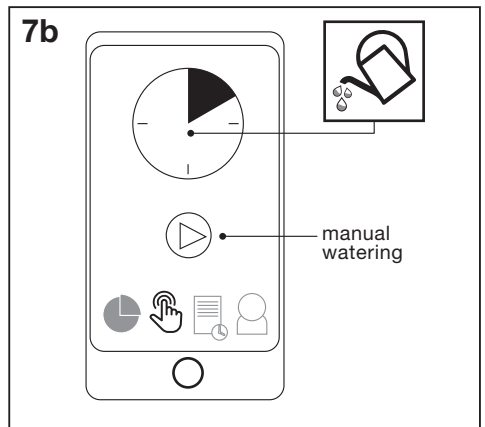

SMART⁺ WIFI IRRIGATION CONTROL

	EAN	IP	⌀ (°C)	V_{DC}	bar	L/min
SMART WIFI IRRIGATION CONTROL	4058075849402	55	3°...+45°	3,5 - 4,2	0,5 - 8	5 - 35

SMART⁺ WIFI IRRIGATION CONTROL

SMART⁺ WIFI IRRIGATION CONTROL

SMART+ WIFI IRRIGATION CONTROL

OPTIONAL