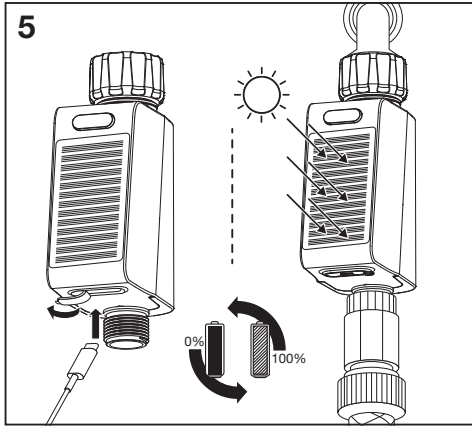

SMART⁺ WIFI IRRIGATION CONTROL

	EAN	IP	⌀ (°C)	V_{DC}	bar	L/min
SMART WIFI IRRIGATION CONTROL	4058075849402	55	3°...+45°	3,5 - 4,2	0,5 - 8	5 - 35

SMART⁺ WIFI IRRIGATION CONTROL

SMART⁺ WIFI IRRIGATION CONTROL

SMART+ WIFI IRRIGATION CONTROL

OPTIONAL