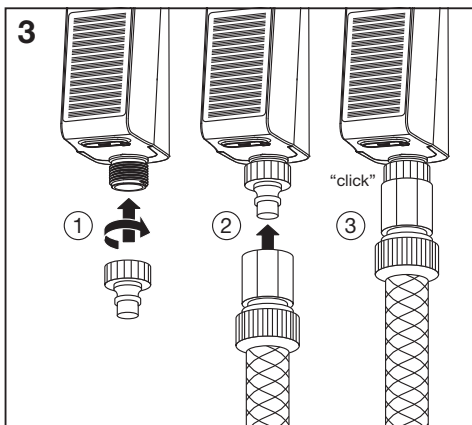

SMART⁺ WIFI IRRIGATION CONTROL

	EAN	IP	⌀ (°C)	V_{DC}	bar	L/min
SMART WIFI IRRIGATION CONTROL	4058075849402	55	3°...+45°	3,5 - 4,2	0,5 - 8	5 - 35

SMART⁺ WIFI IRRIGATION CONTROL

SMART⁺ WIFI IRRIGATION CONTROL

SMART+ WIFI IRRIGATION CONTROL

OPTIONAL