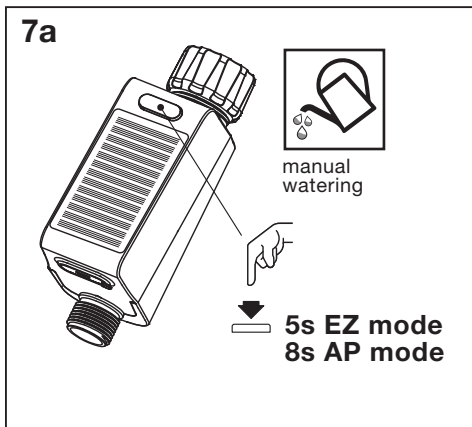

SMART⁺ WIFI IRRIGATION CONTROL

	EAN	IP	⌀ (°C)	V_{DC}	bar	L/min
SMART WIFI IRRIGATION CONTROL	4058075849402	55	3°...+45°	3,5 - 4,2	0,5 - 8	5 - 35

SMART⁺ WIFI IRRIGATION CONTROL

SMART⁺ WIFI IRRIGATION CONTROL

SMART+ WIFI IRRIGATION CONTROL

OPTIONAL