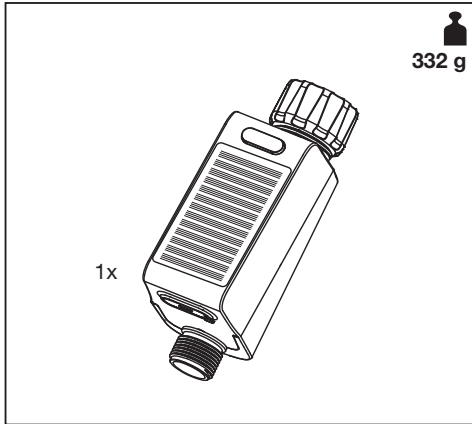

SMART⁺ WIFI IRRIGATION CONTROL

	EAN	IP	⌀ (°C)	V_{DC}	bar	L/min
SMART WIFI IRRIGATION CONTROL	4058075849402	55	3°...+45°	3,5 - 4,2	0,5 - 8	5 - 35

SMART⁺ WIFI IRRIGATION CONTROL

SMART⁺ WIFI IRRIGATION CONTROL