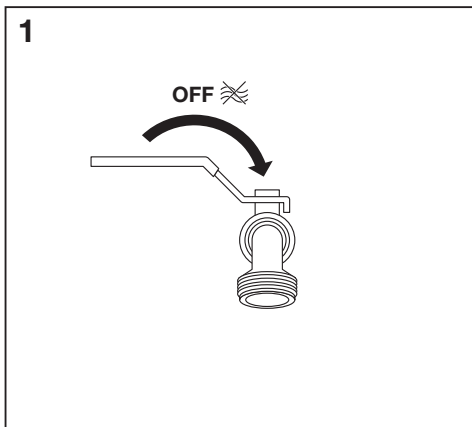

SMART⁺ WIFI IRRIGATION CONTROL

	EAN	IP	⌀ (°C)	V_{DC}	bar	L/min
SMART WIFI IRRIGATION CONTROL	4058075849402	55	3°...+45°	3,5 - 4,2	0,5 - 8	5 - 35

SMART⁺ WIFI IRRIGATION CONTROL

SMART⁺ WIFI IRRIGATION CONTROL

SMART+ WIFI IRRIGATION CONTROL

OPTIONAL