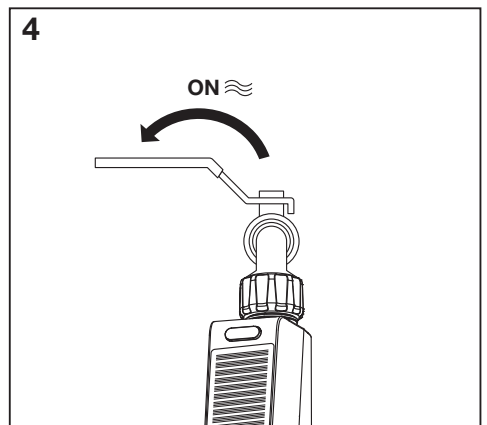

SMART⁺ WIFI IRRIGATION CONTROL

	EAN	IP	⌀ (°C)	V_{DC}	bar	L/min
SMART WIFI IRRIGATION CONTROL	4058075849402	55	3°...+45°	3,5 - 4,2	0,5 - 8	5 - 35

SMART⁺ WIFI IRRIGATION CONTROL

SMART⁺ WIFI IRRIGATION CONTROL

SMART+ WIFI IRRIGATION CONTROL

OPTIONAL