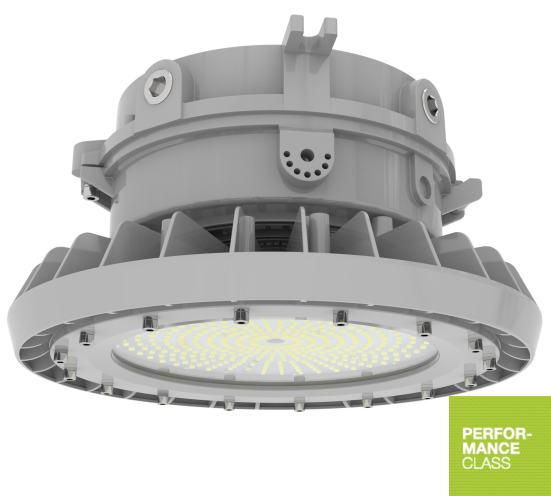

## HAZ HB 150 UNV D 8 50 GR

HIGH BAY HAZARDOUS LOCATION | High Bay luminaire for Hazardous Location

### Dimensions & Weight

Diameter	370.00 mm
Height	190.00 mm
Product weight	8780.00 g