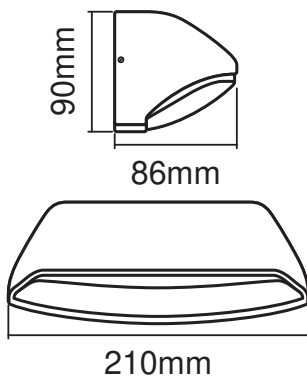

Photometrical data

Luminous flux	530 lm
Total luminous flux of contained light sources	1220 lm
Luminous efficacy	44 lm/W
Color temperature	3000 K
Light color (designation)	Warm White
Color rendering index Ra	> 80
Standard deviation of color matching	$\leq 6$ sdc <sub>m</sub>

Dimensions & Weight

Length	86.00 mm
Width	210.00 mm
Height	90.00 mm
Product weight	560.00 g