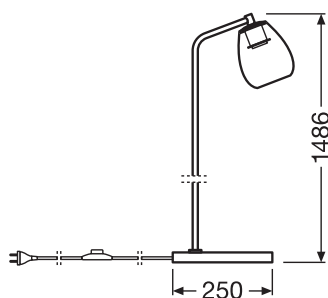

TECHNICAL DATA

Electrical data

Nominal voltage	220...240 V
Protection class	II
Operating mode	Mains voltage

Dimensions & Weight

Length	250.00 mm
Height	1486.00 mm
Product weight	3300.00 g
Cable length	1800 mm

Materials & Colors

Product color	Smoke-gray
Housing color	Smoke-gray
Body material	Glass
Cover material	Glass
Mercury content	0.0 mg

Application & Mounting

Ambient temperature range	-20...+40 °C
Temperature range at storage	-25...+70 °C
Type of connection	Plug type C (EU)
Type of protection	IP20
Dimmable	No
Mounting type	Standing

DOWNLOAD DATA

DOWNLOAD DATA	
	User instruction 1906 CONE FLOOR 250X1550 G SM
	Tender documents Tender Text 4058075216945

LOGISTICAL DATA

Product code	Packaging unit (Pieces/Unit)	Dimensions (length x width x height)	Gross weight	Volume
4058075216945	Folding box 1	193 mm x 318 mm x 623 mm	3676.00 g	38.24 dm ³
4058075216952	Shipping box 4	785 mm x 330 mm x 635 mm	18870.00 g	164.50 dm ³