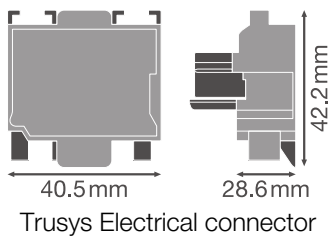

PRODUCT DATASHEET

TruSys® Electrical Connector DALI

TruSys® ELECTRICAL CONNECTOR DALI | Electrical connectors 7 x 2.5 DALI

Product benefits

- Simple connection thanks to Simply Clever plug

Product features

- Mains connection with plug

TECHNICAL DATA

Dimensions & Weight

Length	42.2 mm
Width	40.5 mm
Height	28.6 mm
Product weight	18.00 g

Materials & Colors

Product color	White
Body material	Aluminum

Application & Mounting

LOGISTICAL DATA

Product code	Packaging unit (Pieces/Unit)	Dimensions (length x width x height)	Gross weight	Volume
4058075155589	BAG 1	160 mm x 140 mm x 20 mm	20.00 g	0.45 dm ³

Product code	Packaging unit (Pieces/Unit)	Dimensions (length x width x height)	Gross weight	Volume
4058075155596	Shipping box 3	176 mm x 156 mm x 82 mm	135.00 g	2.25 dm ³