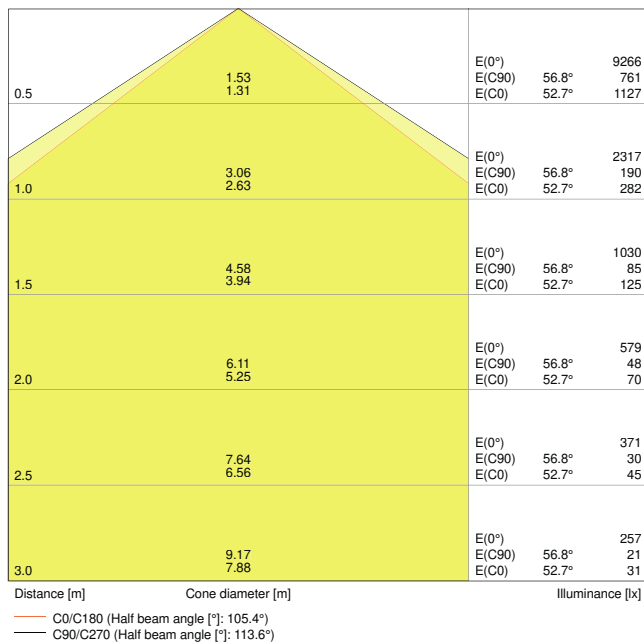

### Product features

- Beam angle: 105°
- Luminous efficacy: up to 135 lm/W
- Fixed energy taps for electrical connection
- High-quality aluminum casing
- Type of protection: IP20
- Follows the unified LEDVANCE design language (SCALE design)

### Photometrical data

Luminous flux	6600 lm
Luminous efficacy	125 lm/W
Color temperature	3000 K
Light color (designation)	Warm White
Color rendering index Ra	$\geq 80$
Standard deviation of color matching	$\leq 3$ sdc <sub>m</sub>
Low flicker	Yes
Photobiological safety group acc. to EN62778	RG1
Photobiological safety group acc. to EN62471	RG1
Beam angle	105 °

### Dimensions & Weight

Length	1534.00 mm
Width	71.00 mm
Height	53.00 mm
Product weight	1800.00 g