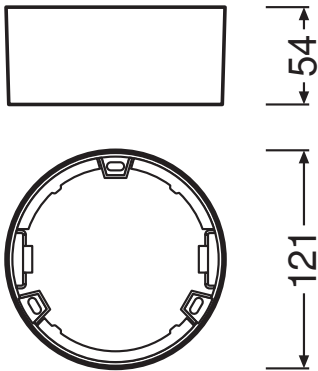

PRODUCT DATASHEET

DL SLIM FRAME DN 105 WT

DOWNLIGHT SLIM ROUND FRAME | Surface mounting frame, round shape

Areas of application

- General illumination
- Public areas
- Stairways
- Corridors
- Foyers
- Shops

Product benefits

- Cable entry on the side for electrical connection with low profil
- Easy installation thanks to included drilling template

Product features

- Low mounting depth
- Robust polycarbonate casing
- Mounting accessories included

TECHNICAL DATA

Dimensions & Weight

Diameter	121,0 mm
Height	54 mm
Product weight	36.00 g

Materials & Colors

Product color	White
---------------	-------

Application & Mounting

Mounting location	Ceiling / Wall
-------------------	----------------

Certificates & Standards

Ball shot safe	No
----------------	----

DOWNLOAD DATA

DOWNLOAD DATA	
	User instruction
	Tender documents
	Tender documents

DOWNLOAD DATA

On-Pack-Info

LOGISTICAL DATA

Product code	Packaging unit (Pieces/Unit)	Dimensions (length x width x height)	Gross weight	Volume
4058075079151	Folding box 1	60 mm x 130 mm x 130 mm	84.00 g	1.01 dm ³
4058075079168	Shipping box 6	380 mm x 140 mm x 154 mm	624.00 g	8.19 dm ³