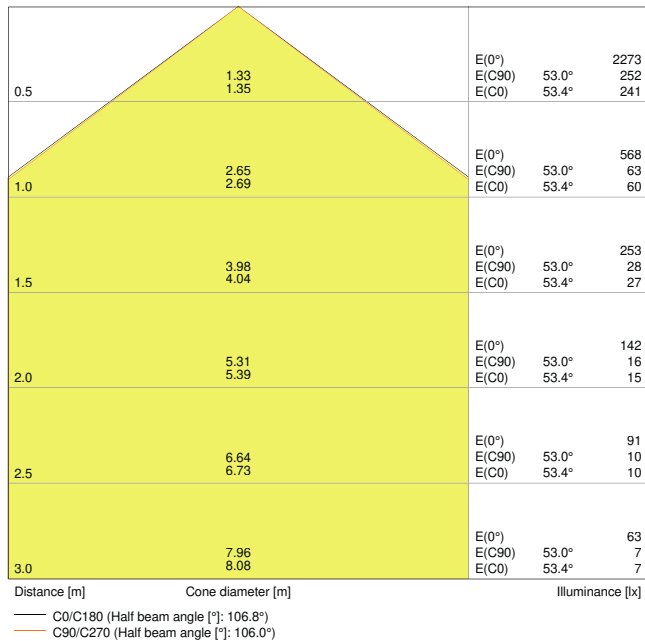

### Photometrical data

Luminous flux	1530 lm
Luminous efficacy	85 lm/W
Color temperature	3000 K
Light color (designation)	Warm White
Color rendering index Ra	> 80
Standard deviation of color matching	< 6 sdc <sub>m</sub>
Luminous intensity	-
Flickering metric (Pst LM)	-
Stroboscope effect metric (SVM)	-
Photobiological safety group acc. to EN62778	RG0
Photobiological safety group acc. to EN62471	RG0
Beam angle	120 °