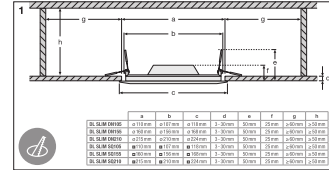

ADDITIONAL CATALOG INFORMATION

References / Links

- For Guarantee see www.ledvance.com/guarantee

DISCLAIMER

Subject to change without notice. Errors and omission excepted. Always make sure to use the most recent release.