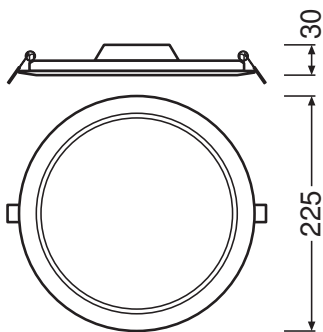

### Photometrical data

Luminous flux	1530 lm
Luminous efficacy	85 lm/W
Color temperature	3000 K
Light color (designation)	Warm White
Color rendering index Ra	> 80
Standard deviation of color matching	< 6 sdc <sub>m</sub>
Luminous intensity	-
Flickering metric (Pst LM)	-
Stroboscope effect metric (SVM)	-
Photobiological safety group acc. to EN62778	RG0
Photobiological safety group acc. to EN62471	RG0
Beam angle	120 °

## Dimensions & Weight

Diameter	225.00 mm
Height	30.00 mm
Product weight	435.00 g