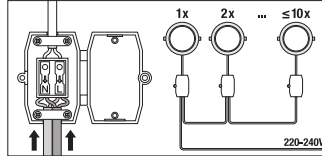

ADDITIONAL CATALOG INFORMATION

References / Links

- For Guarantee see www.ledvance.com/guarantee

DISCLAIMER

Subject to change without notice. Errors and omission excepted. Always make sure to use the most recent release.