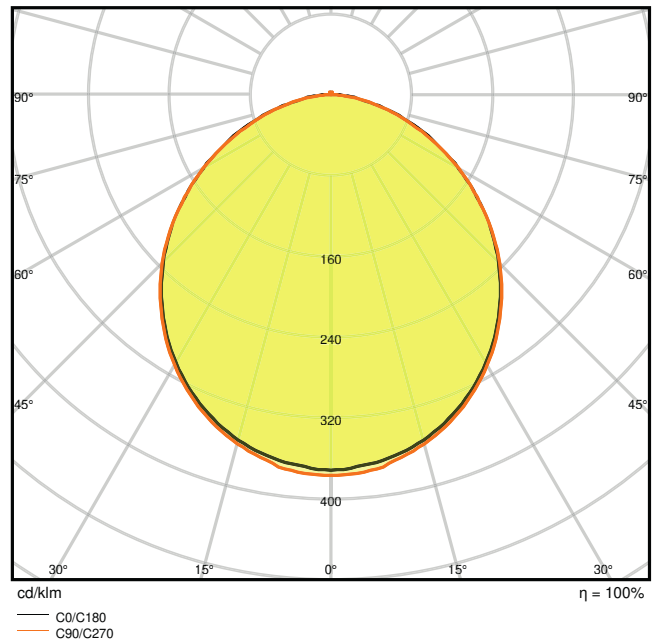

LDC typ polar