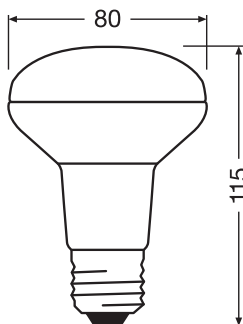

Photometrical data

Luminous intensity	600 cd
Luminous flux	345 lm
Nominal useful luminous flux 90°	345 lm
Luminous efficacy	58 lm/W
Lumen main.fact.at end of nom.life time	0.70
Light color (designation)	Warm White
Color temperature	2700 K
Color rendering index Ra	≥90
Light color	927
Standard deviation of color matching	≤5 sdcn
Rated peak intensity	600 cd
Rated LLMF at 6,000 h	0.80

Light technical data

Beam angle	36 °
Warm-up time (60 %)	< 0.50 s
Starting time	< 0.5 s
Rated beam angle (half peak value)	36.00 °

Dimensions & Weight

Overall length	113.00 mm
Length	113.00 mm
Width (incl. round luminaires)	80.00 mm
Height (incl. round luminaires)	80.00 mm
Diameter	80.00 mm
Maximum diameter	80 mm
Product weight	178.00 g