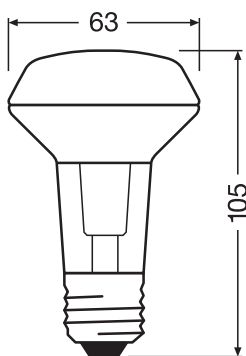

### Photometrical data

Luminous intensity	398 cd
Luminous flux	210 lm
Nominal useful luminous flux 90°	210 lm
Luminous efficacy	80 lm/W
Lumen main.fact.at end of nom.life time	0.70
Light color (designation)	Warm White
Color temperature	2700 K
Color rendering index Ra	≥80
Light color	827
Standard deviation of color matching	≤6 sdcM
Rated peak intensity	398 cd
Rated LLMF at 6,000 h	0.80

### Light technical data

Beam angle	36 °
Warm-up time (60 %)	< 0.50 s
Starting time	< 0.5 s
Rated beam angle (half peak value)	36.00 °

### Dimensions & Weight

Overall length	102.00 mm
Length	102.00 mm
Width (incl. round luminaires)	63.00 mm
Height (incl. round luminaires)	63.00 mm
Diameter	63.00 mm
Maximum diameter	63 mm
Product weight	102.00 g