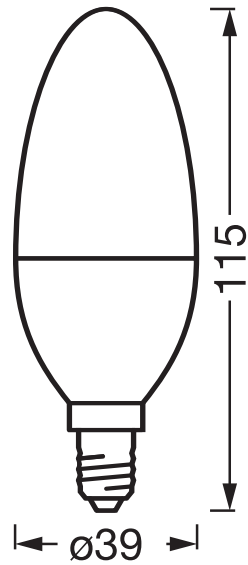

Photometrical data

Light color (designation)	Tunable White
Lumen main.fact.at end of nom.life time	0.95
Standard deviation of color matching	≤ 6 sdc _m
Nominal luminous flux	470 lm
Luminous flux	470 lm
Luminous efficacy	95 lm/W
Adjustable color temperature	2700...6500 K
Color temperature	2700...6500 K
Color rendering index Ra	80
Flickering metric (Pst LM)	1
Stroboscope effect metric (SVM)	0.4

Everlight 67-23ST KKE 2700K

Light technical data

Beam angle	240 °
------------	-------

Starting time	0.5 s
Warm-up time (60 %)	0.50 s

Dimensions & Weight

Product weight	27.00 g
Diameter	39.00 mm
Maximum diameter	39 mm
Length	115.00 mm
Width	39.00 mm
Height	39.00 mm
Outer bulb [PICOS]	B40