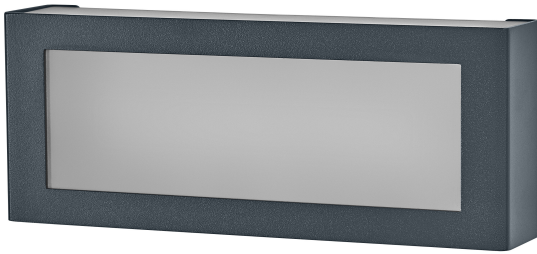

### Endura Style Nova Wall IP54 Dark Grey

Endura Style Nova | 3-way shining aluminum wall luminaire with integrated light source and long lifetime

#### Product features

- Type of protection: IP54
- Housing material: aluminum
- Diffuser made of opal polycarbonate

### Materials & Colors

Product color	Dark gray
Housing color	Dark gray
Body material	Aluminum
Cover material	Polycarbonate (PC)
Glow Wire Test according to IEC 60695-2-12	650 °C