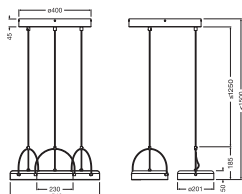

Product features

- Housing material: metal
- High-power LED
- Color temperature: 3,000 K
- Optional 1.5m cable provided with fitted EU plug (only for wall luminaire)

TECHNICAL DATA

Electrical data

Nominal wattage	36.00 W
Nominal voltage	220...240 V
Mains frequency	50...60 Hz
Nominal current	300.000 mA
Inrush current	0.35 A
Inrush current time T_{h50}	46 μ s
Max. number of luminaires per miniature circuit breaker B16	36
Max. number of luminaires per miniature circuit breaker C10	22
Max. number of luminaires per miniature circuit breaker C16	36
Protection class	II
Operating mode	Mains voltage

Photometrical data

Luminous flux	1250 lm
Luminous efficacy	35 lm/W
Color temperature	3000 K
Color rendering index Ra	> 90
Beam angle	120 °

Dimensions & Weight

Diameter	540.00 mm
Height	1500.00 mm
Product weight	4200.00 g

DOWNLOAD DATA

Documents and certificates	Document name
 User instruction / safety instructions	DECOR PUCK PENDANT

LOGISTICAL DATA

Product code	Packaging unit (Pieces/Unit)	Dimensions (length x width x height)	Gross weight	Volume
4058075846586	Folding box 1	152 mm x 542 mm x 572 mm	4900.00 g	47.12 dm ³
4058075846593	Shipping box 2	592 mm x 327 mm x 570 mm	11102.00 g	110.34 dm ³