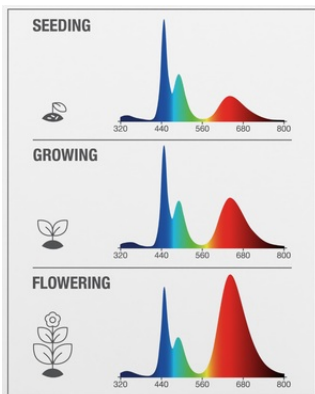

When placing an order, for the quantity please enter single or multiples of a shipping unit.

ADDITIONAL CATALOG INFORMATION

References / Links

1. For further products and actual information concerning LED lamps see www.ledvance.com/ledlamps
   - For Guarantee see www.ledvance.com/guarantee
2. ---

DISCLAIMER

Subject to change without notice. Errors and omission excepted. Always make sure to use the most recent release.