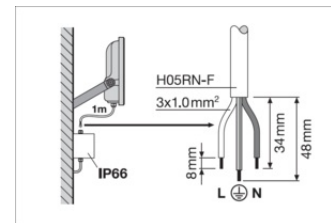

Tender texts	Document name
Tender documents	FLOODLIGHT 50 41W 6KLM 865 PS SY100 BK-EN

LOGISTICAL DATA

Product code	Packaging unit (Pieces/Unit)	Dimensions (length x width x height)	Gross weight	Volume
4099854306006	Folding box 1	69 mm x 206 mm x 180 mm	911.00 g	2.56 dm³
4099854306013	Shipping box 8	426 mm x 292 mm x 205 mm	7841.00 g	25.50 dm³

The mentioned product code describes the smallest quantity unit which can be ordered. One shipping unit can contain one or more single products. When placing an order, for the quantity please enter single or multiples of a shipping unit.

ADDITIONAL CATALOG INFORMATION

					230 Vac			
	A	B	C		C10A	B16A	C16A	
8W	60	48	5.5	2x M4	0.012m²	78	98	125
17W	70	58	6.5	2x M5	0.015m²	81	102	131
41W	108	78	8.5	2x M6	0.025m²	40	50	64

FL 50 P 8W 6KLM 865 PS SY100	8 W / 760 lm	8 W / 1100 lm
FL 50 P 17W 6KLM 865 PS SY100	8 W / 800 lm	8 W / 1000 lm
FL 50 P 17W 6KLM 865 PS SY100	8 W / 800 lm	8 W / 1000 lm
FL 50 P 17W 6KLM 865 PS SY100	11 W / 1000 lm	11 W / 1200 lm
FL 50 P 17W 6KLM 865 PS SY100	11 W / 1000 lm	11 W / 1200 lm
FL 50 P 17W 6KLM 865 PS SY100	11 W / 1000 lm	11 W / 1200 lm
FL 50 P 41W 6KLM 865 PS SY100	21 W / 2675 lm	41 W / 5000 lm
FL 50 P 41W 6KLM 865 PS SY100	21 W / 2675 lm	41 W / 5000 lm
FL 50 P 41W 6KLM 865 PS SY100	21 W / 2675 lm	41 W / 5000 lm

References / Links

– For Guarantee see www.ledvance.com/guarantee

DISCLAIMER

Subject to change without notice. Errors and omission excepted. Always make sure to use the most recent release.