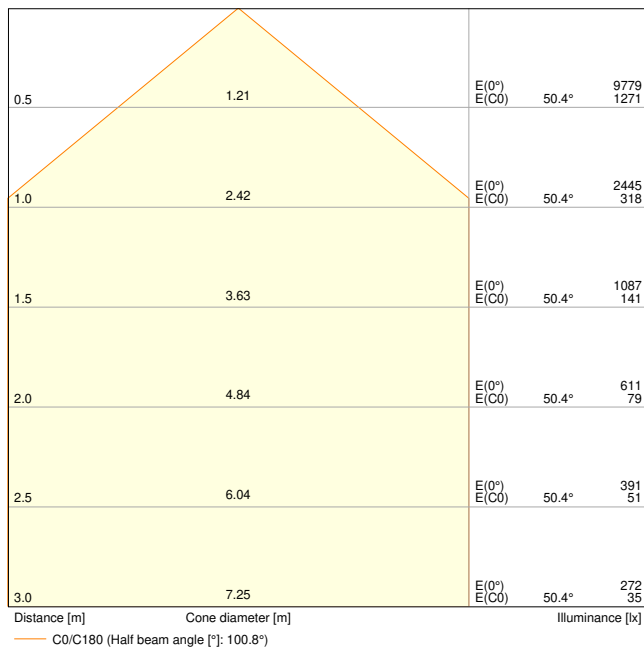

Product features

- High luminous efficacy: up to 145 lm/W
- Type of protection: IP66
- Pre-installed, flexible 1 m cable (H05RN-F), wrapped 3 x 1.0 mm² single wires
- Reflector-based, symmetric light distribution with 100° x 100° beam angle
- Mounting bracket with 30° angle and wide rotation area

Photometrical data

Luminous flux	6000 lm / 4000 lm
Luminous efficacy	145 lm/W
Color temperature	6500 K
Light color (designation)	Cool Daylight
Color rendering index Ra	80
Standard deviation of color matching	5 sdc _m
Stroboscope effect metric (SVM)	≤0.9
Photobiological safety group acc. to EN62778	RG1
Photobiological safety group acc. to EN62471	RG1
Beam angle	100 ° x 100 °

FL 50 P 41W 6KLM 865 PS SY100 BK

FL 50 P 41W 6KLM 865 PS SY100 BK

Dimensions & Weight

Length	201.00 mm
Width	43.00 mm
Height	179.00 mm
Product weight	830.00 g
Cable length	1000 mm

FL 50 P SY100

Materials & Colors