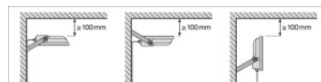

Tender texts	Document name
Tender documents	FLOODLIGHT 50 41W 6KLM 865 PS SY100 BK-EN

LOGISTICAL DATA

Product code	Packaging unit (Pieces/Unit)	Dimensions (length x width x height)	Gross weight	Volume
4099854306006	Folding box 1	69 mm x 206 mm x 180 mm	911.00 g	2.56 dm³
4099854306013	Shipping box 8	426 mm x 292 mm x 205 mm	7841.00 g	25.50 dm³

The mentioned product code describes the smallest quantity unit which can be ordered. One shipping unit can contain one or more single products. When placing an order, for the quantity please enter single or multiples of a shipping unit.

ADDITIONAL CATALOG INFORMATION

					230 Vac			
	A	B	C		C10A	B16A	C16A	
8W	60	48	5.5	2x M4	0.012m²	78	98	125
17W	70	58	6.5	2x M5	0.015m²	81	102	131
41W	108	78	8.5	2x M6	0.025m²	40	50	64

FL 50 P 8W 6KLM 865 PS SY100	8 W / 760 lm	8 W / 1100 lm
FL 50 P 17W 6KLM 865 PS SY100	8 W / 800 lm	8 W / 1000 lm
FL 50 P 17W 6KLM 865 PS SY100	8 W / 800 lm	8 W / 1000 lm
FL 50 P 17W 6KLM 865 PS SY100	11 W / 1000 lm	11 W / 1200 lm
FL 50 P 17W 6KLM 865 PS SY100	11 W / 1000 lm	11 W / 1200 lm
FL 50 P 17W 6KLM 865 PS SY100	11 W / 1000 lm	11 W / 1200 lm
FL 50 P 41W 6KLM 865 PS SY100	21 W / 2675 lm	41 W / 5000 lm
FL 50 P 41W 6KLM 865 PS SY100	21 W / 2675 lm	41 W / 5000 lm
FL 50 P 41W 6KLM 865 PS SY100	21 W / 2675 lm	41 W / 5000 lm

References / Links

– For Guarantee see www.ledvance.com/guarantee

DISCLAIMER

Subject to change without notice. Errors and omission excepted. Always make sure to use the most recent release.