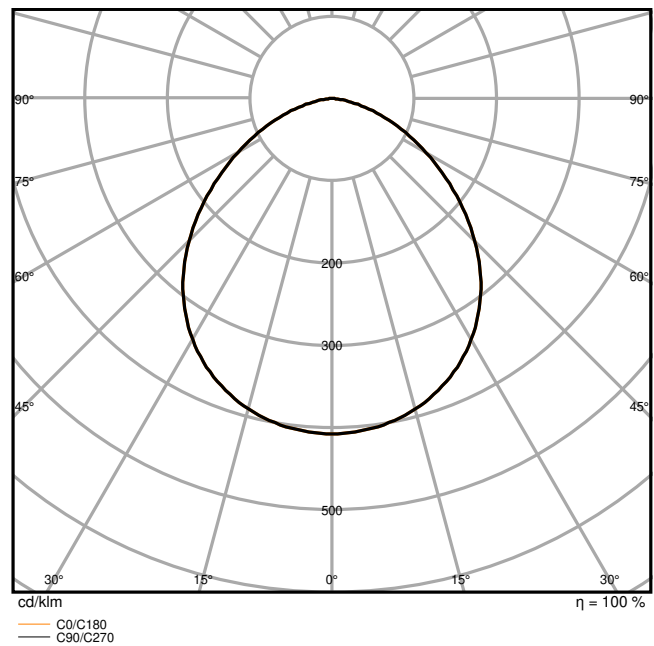

FL 50 P 41W 6KLM 865 PS SY100 BK