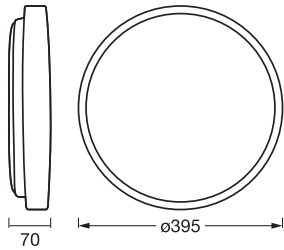

Photometrical data

Luminous flux	1500 lm
Total luminous flux of contained light sources	2700 lm
Luminous efficacy	62 lm/W
Color temperature	3000 K
Reference control setting of contained light source (Kelvin)	3000 K
Light color (designation)	Warm White
Color rendering index Ra	\geq 80
Standard deviation of color matching	\leq 6 sdc _m
Flickering metric (Pst LM)	<1
Stroboscope effect metric (SVM)	<0.4
Photobiological safety group acc. to EN62778	RG0
Photobiological safety group acc. to EN62471	RG0
Beam angle	120 °

Dimensions & Weight

Diameter	395.00 mm
Height	70.00 mm
Product weight	850.00 g

ORBIS ALISON 395MM 24W
830CLICKD WD

Materials & Colors

Product color	Wood decor
Housing color	Wood decor
Body material	Metal
Cover material	Plastic
Glow Wire Test according to IEC 60695-2-12	650 °C