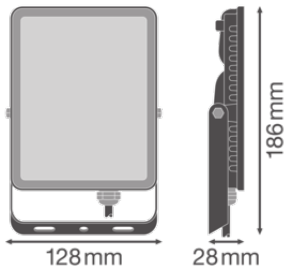

Product features

- IP65 outdoor floodlight
- Adjustable light angle

TECHNICAL DATA

Electrical data

Nominal wattage	30.00 W
Nominal voltage	220...240 V
Mains frequency	50...60 Hz
Nominal current	135.000 mA
Inrush current	0.35 A
Inrush current time T_{h50}	84 μ s
Max. number of luminaires per miniature circuit breaker B16	94
Max. number of luminaires per miniature circuit breaker C16	94
Power factor λ	≥ 0.90
Total harmonic distortion	< 20 %
Protection class	I
Operating mode	Integrated LED driver

Photometrical data

Luminous flux	2700 lm
Total luminous flux of contained light sources	2850 lm
Luminous efficacy	90 lm/W
Color temperature	4000 K
Light color (designation)	Cool White
Color rendering index Ra	≥ 80
Standard deviation of color matching	6 sdc _m
Luminous intensity	1095 cd
Flickering metric (Pst LM)	-
Stroboscope effect metric (SVM)	-
Photobiological safety group acc. to EN62778	RG1
Photobiological safety group acc. to EN62471	RG1
Beam angle	100 °
UGR	< 28

Dimensions & Weight

Length	186.00 mm
Width	128.00 mm
Height	28.00 mm

Product weight	510.00 g
Cable length	300 mm

FL ESSENTIAL 30W

Materials & Colors

Product color	Black
Housing color	Black
Body material	Aluminum
Cover material	Glass
Glow Wire Test according to IEC 60695-2-12	650 °C
Mercury content	0.0 mg