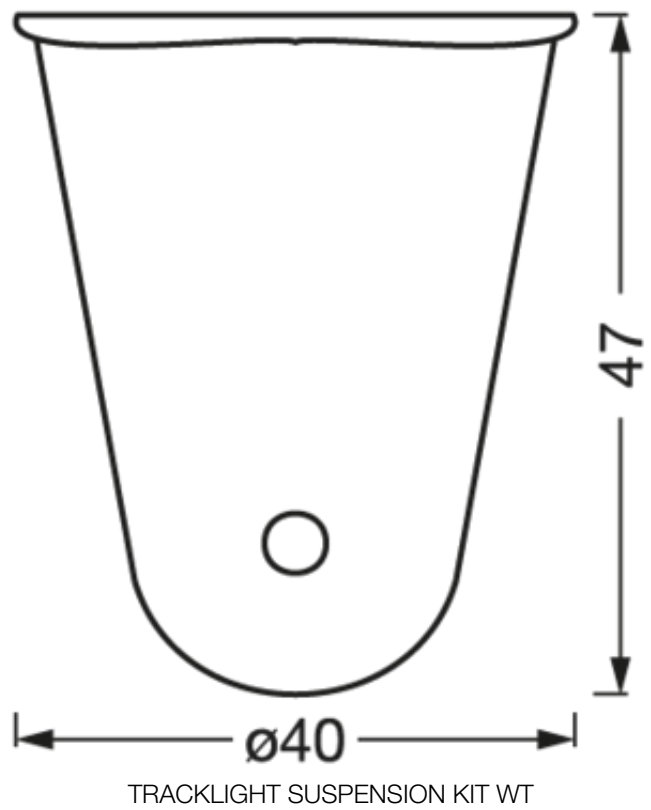

Dimensions & Weight

Diameter	40 mm
Length	61 mm
Width	33 mm
Height	47 mm
Product weight	50.00 g

Materials & Colors

Product color	Black
Body material	Aluminum/Steel

Application & Mounting

Ambient temperature range	-20...+40 °C
Type of protection	IP20
Replaceable light source	No