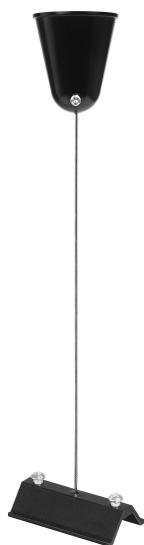

PRODUCT DATASHEET

Tracklight Suspension Kit Black

Tracklight accessories | Tracklight accessories

Areas of application

- Kitchens, living rooms, children's rooms or home offices
- Entrance areas

Product benefits

- Timeless elegant design
- High-quality materials

Product features

- Customisable modular tracklight system
- Accessories for tracklight system

TECHNICAL DATA

Electrical data

Nominal voltage	220...240 V
-----------------	-------------

Dimensions & Weight

Diameter	40 mm
Length	61 mm
Width	33 mm
Height	47 mm
Product weight	50.00 g

Materials & Colors

Product color	Black
Body material	Aluminum/Steel

Application & Mounting

Ambient temperature range	-20...+40 °C
Type of protection	IP20
Replaceable light source	No