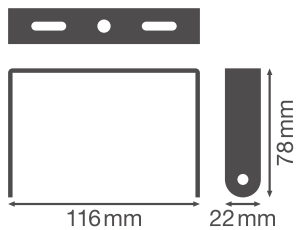

PRODUCT DATASHEET

HB COMP V BRACKET 83W

HIGH BAY COMPACT BRACKETS | Mounting accessory for HIGHBAY COMPACT luminaires

Product features

- Brackets made of black steel
- Adjustable swivel angle: $\pm 60^\circ$

TECHNICAL DATA

Dimensions & Weight

Length	116.0 mm
Width	22.0 mm
Height	78.0 mm
Product weight	68.00 g

HB COMP V BRACKET

Materials & Colors

Product color	Black
Body material	Steel

DOWNLOAD DATA

Documents and certificates	Document name
----------------------------	---------------

User instruction / safety instructions

UI HighBay Compact V 110D

Tender texts	Document name
--------------	---------------

Tender documents

HIGH BAY COMPACT BRACKETS 83W-EN

LOGISTICAL DATA

Product code	Packaging unit (Pieces/Unit)	Dimensions (length x width x height)	Gross weight	Volume
4058075715271	Folding box 1	86 mm x 27 mm x 119 mm	83.00 g	0.28 dm ³
4058075715288	Shipping box 10	176 mm x 161 mm x 139 mm	946.00 g	3.94 dm ³