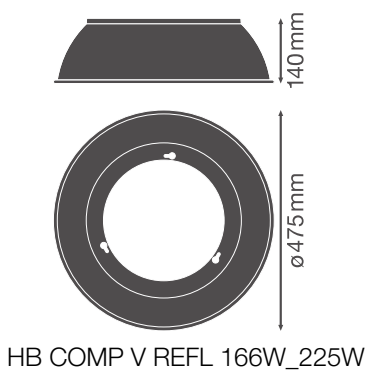

### Product features

- Beam angle: 80°
- High-quality aluminum reflector

TECHNICAL DATA

Photometrical data

Beam angle	80 °
------------	------

Dimensions & Weight

Diameter	475 mm
Height	140 mm
Product weight	560.00 g

## LOGISTICAL DATA

Product code	Packaging unit (Pieces/Unit)	Dimensions (length x width x height)	Gross weight	Volume
4058075715264	Shipping box 2	490 mm x 165 mm x 500 mm	1856.00 g	40.43 dm <sup>3</sup>