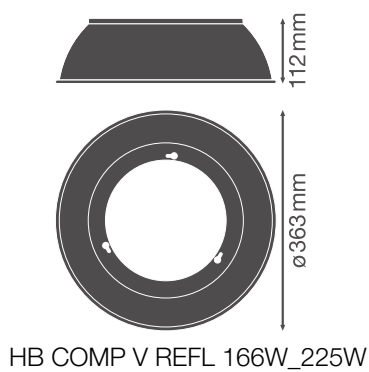

PRODUCT DATASHEET

HB COMP V REFL 166W 80DEG SI

HIGH BAY COMPACT REFLECTOR | Aluminum reflector for HIGHBAY COMPACT luminaires

Product features

- Beam angle: 80°
- High-quality aluminum reflector

TECHNICAL DATA

Photometrical data

Beam angle	80 °
------------	------

Dimensions & Weight

Diameter	363.00 mm
Height	112 mm
Product weight	394.00 g

Materials & Colors

Product color	Silver
Body material	Aluminum

Application & Mounting

LOGISTICAL DATA

Product code	Packaging unit (Pieces/Unit)	Dimensions (length x width x height)	Gross weight	Volume
4058075715257	Shipping box 2	375 mm x 140 mm x 400 mm	1246.00 g	21.00 dm ³

The mentioned product code describes the smallest quantity unit which can be ordered. One shipping unit can contain one or more single products. When placing an order, for the quantity please enter single or multiples of a shipping unit.