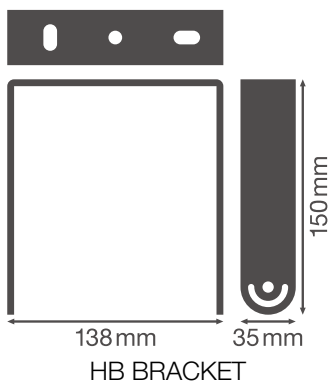

PRODUCT DATASHEET

HB BRACKET 87 147 190 210W

HIGH BAY BRACKETS GEN 4 | Mounting accessory for HIGH BAY GEN 4 luminaires

Product features

- Brackets made of black steel
- Adjustable swivel angle: $\pm 90^\circ$

TECHNICAL DATA

Dimensions & Weight

Length	138 mm
Width	35 mm
Height	150 mm
Product weight	270.00 g

Materials & Colors

Product color	Black
---------------	-------

Application & Mounting

Replaceable light source	No
--------------------------	----

LOGISTICAL DATA

Product code	Packaging unit (Pieces/Unit)	Dimensions (length x width x height)	Gross weight	Volume
4058075695191	Folding box 1	142 mm x 42 mm x 159 mm	294.00 g	0.95 dm ³
4058075695207	Shipping box 10	302 mm x 232 mm x 182 mm	3304.00 g	12.75 dm ³