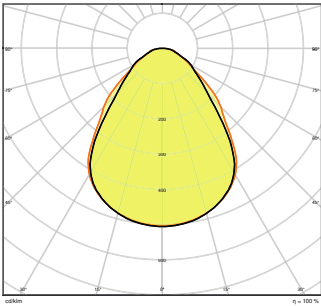

Photometrical data

Luminous flux	3600 lm
Luminous efficacy	120 lm/W
Color temperature	3000 K
Light color (designation)	Warm White
Color rendering index Ra	> 80
Standard deviation of color matching	3 sdc _m
Luminous intensity	-
Low flicker	Yes
Flickering metric (Pst LM)	-
Stroboscope effect metric (SVM)	-
Photobiological safety group acc. to EN62778	RG0
Photobiological safety group acc. to EN62471	RG0
Beam angle	90 °
UGR	< 19