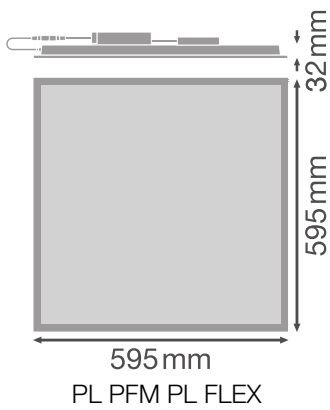

Photometrical data

Luminous flux	3600 lm
Luminous efficacy	120 lm/W
Color temperature	3000 K
Light color (designation)	Warm White
Color rendering index Ra	> 80
Standard deviation of color matching	3 sdc _m
Luminous intensity	-
Low flicker	Yes
Flickering metric (Pst LM)	-
Stroboscope effect metric (SVM)	-
Photobiological safety group acc. to EN62778	RG0
Photobiological safety group acc. to EN62471	RG0
Beam angle	90 °
UGR	< 19

PL PFM 600 DALI 30W3000K
UGR19

Dimensions & Weight

Length	595.00 mm
Width	595.00 mm
Height	32.00 mm
Product weight	1950.00 g

Materials & Colors

Product color	White
Housing color	White
Body material	Steel
Cover material	Polystyrene (PS)
Light emitting surface material	Polystyrene

Glow Wire Test according to IEC 60695-2-12	650 °C
Mercury content	0.0 mg

Application & Mounting

Ambient temperature range	-10...+50 °C
Type of connection	Screwless terminal, 5-Pole (L, N, PE, DA+, DA-)
Type of protection	IP40/IP20
Protection class IK (shock resistance)	IK02
Dimmable	Yes
Type of dimming	DALI
Mounting type	Recessed/Suspended/Surface
Mounting location	Ceiling / Wall
Application environment	Indoor
Mounting length	575 mm
Mounting width	575 mm
Mounting depth	80,0 mm
With light source	Yes