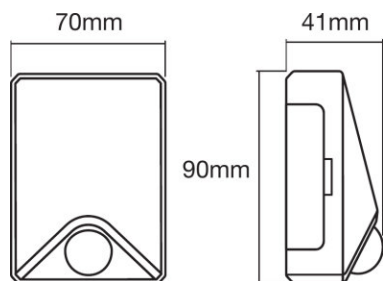

DOORLED UPDOWN WT

EQUIPMENT / ACCESSORIES

- Batteries included: 4x 1.5 V LR6 (AA)

APPLICATION ADVICE

For more detailed application information and graphics please see product datasheet.

LOGISTICAL DATA

Product code	Packaging unit (Pieces/Unit)	Dimensions (length x width x height)	Gross weight	Volume
4058075472785	Shipping carton box 6	300 mm x 154 mm x 210 mm	1293.00 g	9.70 dm³

The mentioned product code describes the smallest quantity unit which can be ordered. One shipping unit can contain one or more single products. When placing an order, for the quantity please enter single or multiples of a shipping unit.