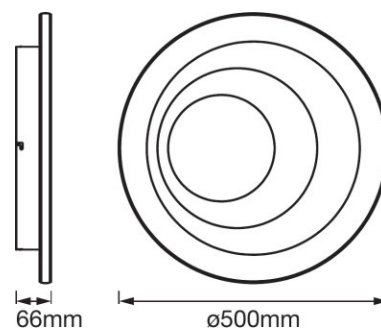

SMART + WIFI ORBIS Kite 510 WT

SMART + WIFI ORBIS Spiral 500 WT

EQUIPMENT / ACCESSORIES

- Mounting bracket included
- Mounting screws and dowels included
- Control via app or voice control requires compatible Smart home system
- For control via LEDVANCE SMART + WiFi App, a smart phone or Tablet PC is required

APPLICATION ADVICE

For more detailed application information and graphics please see product datasheet.

LOGISTICAL DATA

Product code	Packaging unit (Pieces/Unit)	Dimensions (length x width x height)	Gross weight	Volume
4058075516588	Shipping carton box 3	564 mm x 373 mm x 567 mm	6290.00 g	119.28 dm³