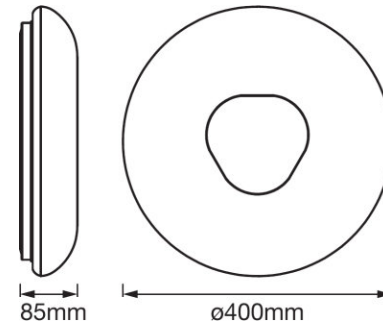

SMART + WIFI ORBIS Donut 400 WT