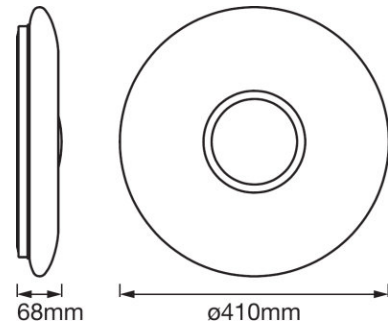

SMART + WIFI ORBIS Cromo 500 CR

SMART + WIFI ORBIS Cylinder 450 GR,
SMART + WIFI ORBIS Cylinder 450 WT

SMART + WIFI ORBIS Donut 400 WT

SMART + WIFI ORBIS Eye 490 GR,
SMART + WIFI ORBIS Eye 490 WT

SMART + WIFI ORBIS Moon 380 BK,
SMART + WIFI ORBIS Moon 380 GR