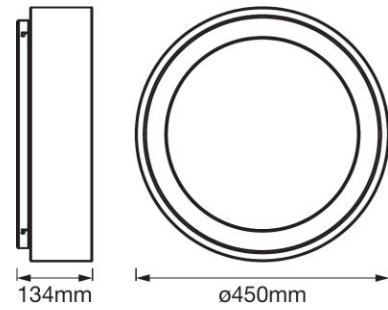

SMART + WIFI ORBIS Cylinder 450 GR,
SMART + WIFI ORBIS Cylinder 450 WT