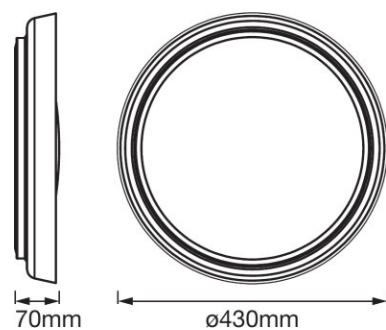

SMART + WIFI ORBIS Kite 410 WT

SMART + WIFI ORBIS Plate 430 GR,
SMART + WIFI ORBIS Plate 430 WT