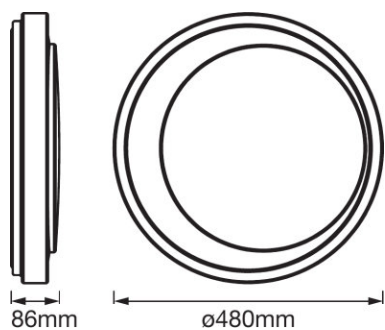

SMART + WIFI ORBIS Donut 400 WT

SMART + WIFI ORBIS Eye 490 GR,
SMART + WIFI ORBIS Eye 490 WT

SMART + WIFI ORBIS Frame 500 WT

SMART + WIFI ORBIS Kite 410 WT

SMART + WIFI ORBIS Kite 510 WT

SMART + WIFI ORBIS Moon 380 BK,
SMART + WIFI ORBIS Moon 380 GR

APPLICATION ADVICE

For more detailed application information and graphics please see product datasheet.

LOGISTICAL DATA

Product code	Packaging unit (Pieces/Unit)	Dimensions (length x width x height)	Gross weight	Volume
4058075516588	Shipping carton box 3	564 mm x 373 mm x 567 mm	6290.00 g	119.28 dm ³