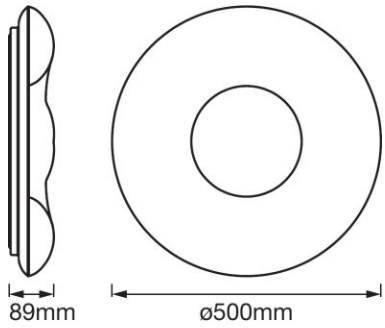

SMART + WIFI ORBIS Cromo 500 CR