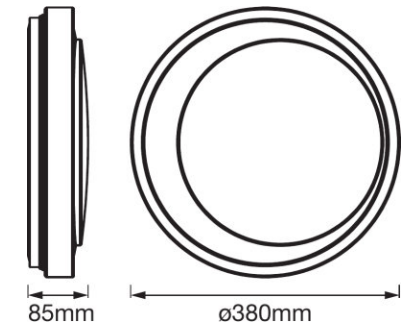

SMART + WIFI ORBIS Donut 400 WT

SMART + WIFI ORBIS Eye 490 GR,
SMART + WIFI ORBIS Eye 490 WT

SMART + WIFI ORBIS Frame 500 WT

SMART + WIFI ORBIS Kite 410 WT

SMART + WIFI ORBIS Kite 510 WT

SMART + WIFI ORBIS Moon 380 BK,
SMART + WIFI ORBIS Moon 380 GR

APPLICATION ADVICE

For more detailed application information and graphics please see product datasheet.

LOGISTICAL DATA

Product code	Packaging unit (Pieces/Unit)	Dimensions (length x width x height)	Gross weight	Volume
4058075516588	Shipping carton box 3	564 mm x 373 mm x 567 mm	6290.00 g	119.28 dm ³