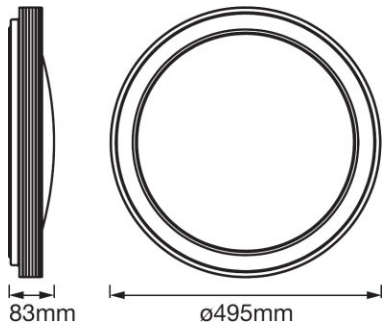

SMART + WIFI ORBIS Cromo 500 CR

SMART + WIFI ORBIS Cylinder 450 GR,
SMART + WIFI ORBIS Cylinder 450 WT

SMART + WIFI ORBIS Donut 400 WT

SMART + WIFI ORBIS Eye 490 GR,
SMART + WIFI ORBIS Eye 490 WT

SMART + WIFI ORBIS Moon 380 BK,
SMART + WIFI ORBIS Moon 380 GR