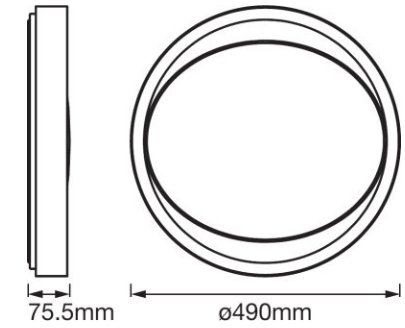

SMART + WIFI ORBIS Eye 490 GR,
SMART + WIFI ORBIS Eye 490 WT