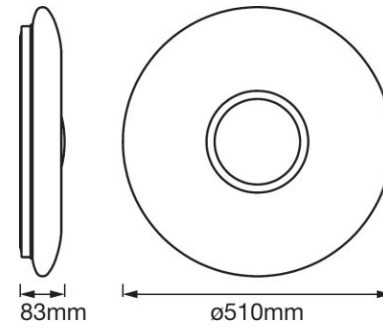

SMART + WIFI ORBIS Donut 400 WT

SMART + WIFI ORBIS Eye 490 GR,
SMART + WIFI ORBIS Eye 490 WT

SMART + WIFI ORBIS Frame 500 WT

SMART + WIFI ORBIS Kite 410 WT

SMART + WIFI ORBIS Kite 510 WT

SMART + WIFI ORBIS Moon 380 BK,
SMART + WIFI ORBIS Moon 380 GR

APPLICATION ADVICE

For more detailed application information and graphics please see product datasheet.

LOGISTICAL DATA

Product code	Packaging unit (Pieces/Unit)	Dimensions (length x width x height)	Gross weight	Volume
4058075516588	Shipping carton box 3	564 mm x 373 mm x 567 mm	6290.00 g	119.28 dm ³