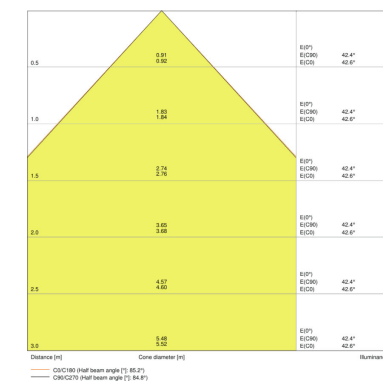

BIOLUX HCL PL 625 ZB 43W 2700-6500K

EQUIPMENT / ACCESSORIES

- LEDVANCE BIOLUX app required for commissioning only (available for Android and iOS)

SAFETY ADVICE

Important operating notice and legal disclaimer: This product is exclusively intended for operation as part of a BIOLUX HCL system (BIOLUX HCL CONTROL UNIT in combination with BIOLUX HCL luminaire(s) including built-in or supplied firmware/software). LEDVANCE GmbH assumes no responsibility, liability, warranty or guarantee for the operation of the product in combination or conjunction with third-party products or other products that are not BIOLUX HCL system products.

APPLICATION ADVICE

For more detailed application information and graphics please see product datasheet.

LOGISTICAL DATA