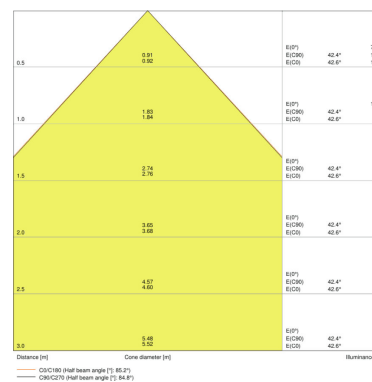

BIOLUX HCL PL 600 ZB 43W 2700-6500K