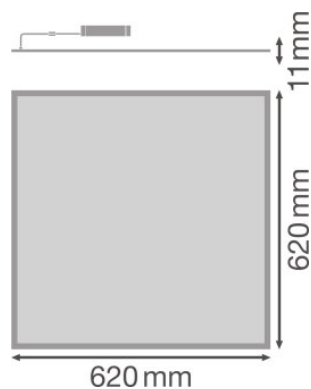

BIOLUX HCL PL 625 ZB 43W 2700-6500K