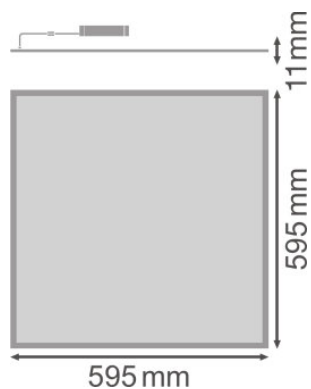

BIOLUX HCL PL 600 ZB 43W 2700-6500K