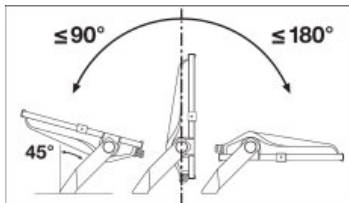

The mentioned product code describes the smallest quantity unit which can be ordered. One shipping unit can contain one or more single products. When placing an order, for the quantity please enter single or multiples of a shipping unit.

ADDITIONAL CATALOG INFORMATION

REFERENCES / LINKS

For Guarantee see

▶ www.ledvance.com/guarantee

DISCLAIMER

- Subject to change without notice. Errors and omission excepted. Always make sure to use the most recent release.