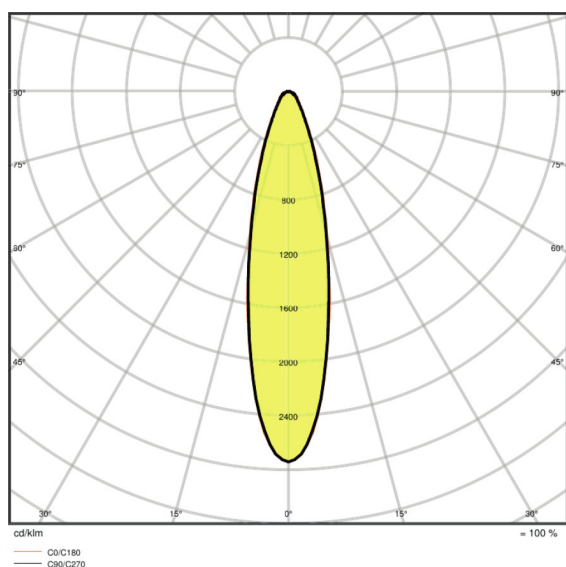

Type of connection	Cable, 3-pole
LED module replaceable	Not replaceable

Certificates & standards

Protection class IK (shock resistance)	IK08
Glow Wire Test according to IEC 60695-2-12	650 °C
Photobiological safety group EN62778	RG 1
Protection class	I
Type of protection	IP66
Luminaire with limited surface temperature, class "D"	Yes
Standards	CE/CB/ENEC/TÜV SÜD/EAC/RoHS

Logistical data

Temperature range at storage	-40...+70 °C

Light Distribution

LDC typ polar

LOGISTICAL DATA

Product code	Packaging unit (Pieces/Unit)	Dimensions (length x width x height)	Gross weight	Volume
4058075353756	Shipping carton box 1	516 mm x 130 mm x 368 mm	4970.00 g	24.69 dm³