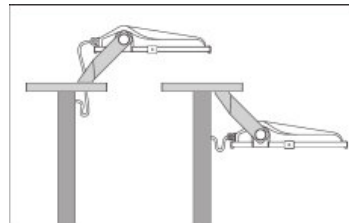

The mentioned product code describes the smallest quantity unit which can be ordered. One shipping unit can contain one or more single products. When placing an order, for the quantity please enter single or multiples of a shipping unit.

ADDITIONAL CATALOG INFORMATION

REFERENCES / LINKS

For Guarantee see

▶ www.ledvance.com/guarantee

DISCLAIMER

- Subject to change without notice. Errors and omission excepted. Always make sure to use the most recent release.