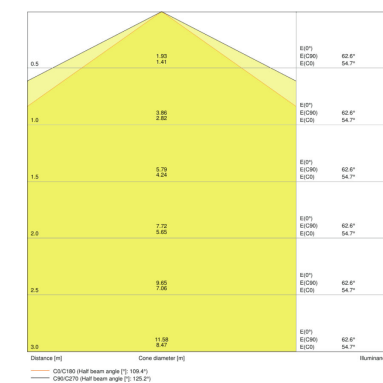

Product description	Logistical data
	Temperature range at storage
DP COMPACT 1500 55W/3000K IP66 GR ¹⁾	-40...+70 °C
DP COMPACT 1500 55 W 4000K IP66 GR	-40...+70 °C
DP COMPACT 1500 55 W 6500K IP66 GR	-40...+70 °C

¹⁾ Available from May 2020

DP COMPACT 1200 23W/3000K IP66 GR, DP COMPACT 1200 23 W 4000K IP66 GR, DP COMPACT 1200 44W/3000K IP66 GR, DP COMPACT 1200 44 W 4000K IP66 GR, DP COMPACT 1200 44 W 6500K IP66 GR

DP COMPACT 1500 31W/3000K IP66 GR, DP COMPACT 1500 31 W 4000K IP66 GR, DP COMPACT 1500 55W/3000K IP66 GR, DP COMPACT 1500 55 W 4000K IP66 GR, DP COMPACT 1500 55 W 6500K IP66 GR

DP COMPACT 1200 23W/3000K IP66 GR

DP COMPACT 1200 23 W 4000K IP66 GR