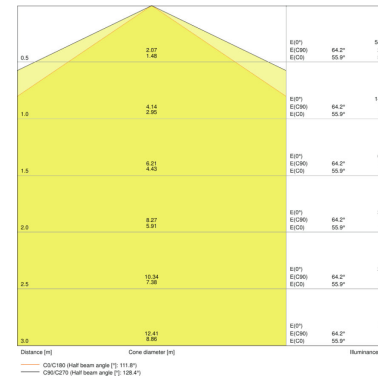

DP COMPACT 1200 44 W 6500K IP66 GR