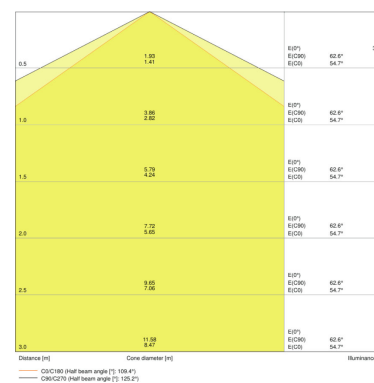

Product description	Logistical data
	Temperature range at storage
DP COMPACT 1500 55W/3000K IP66 GR ¹⁾	-40...+70 °C
DP COMPACT 1500 55 W 4000K IP66 GR	-40...+70 °C
DP COMPACT 1500 55 W 6500K IP66 GR	-40...+70 °C

¹⁾ Available from May 2020

DP COMPACT 1200 23W/3000K IP66 GR, DP COMPACT 1200 23 W 4000K IP66 GR, DP COMPACT 1200 44W/3000K IP66 GR, DP COMPACT 1200 44 W 4000K IP66 GR, DP COMPACT 1200 44 W 6500K IP66 GR

DP COMPACT 1500 31W/3000K IP66 GR, DP COMPACT 1500 31 W 4000K IP66 GR, DP COMPACT 1500 55W/3000K IP66 GR, DP COMPACT 1500 55 W 4000K IP66 GR, DP COMPACT 1500 55 W 6500K IP66 GR

DP COMPACT 1200 23W/3000K IP66 GR

DP COMPACT 1200 23 W 4000K IP66 GR