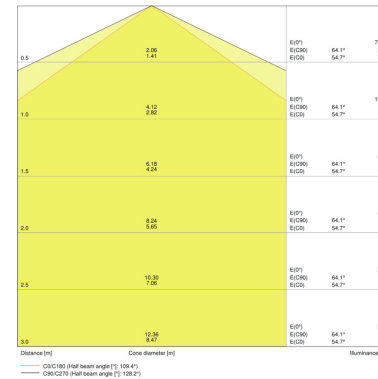

DP COMPACT 1500 55 W 4000K IP66 GR