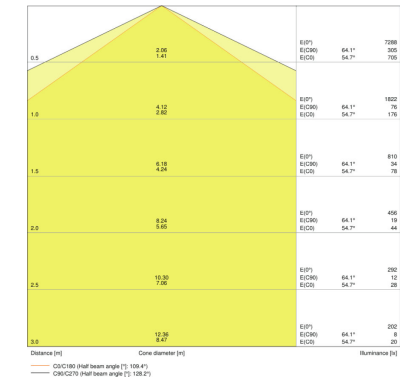

DP COMPACT 1500 55 W 6500K IP66 GR