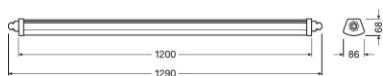

Product description	Logistical data
	Temperature range at storage
DP COMPACT 1500 55W/3000K IP66 GR ¹⁾	-40...+70 °C
DP COMPACT 1500 55 W 4000K IP66 GR	-40...+70 °C
DP COMPACT 1500 55 W 6500K IP66 GR	-40...+70 °C

¹⁾ Available from May 2020

DP COMPACT 1200 23W/3000K IP66 GR, DP COMPACT 1200 23 W 4000K IP66 GR, DP COMPACT 1200 44W/3000K IP66 GR, DP COMPACT 1200 44 W 4000K IP66 GR, DP COMPACT 1200 44 W 6500K IP66 GR

DP COMPACT 1500 31W/3000K IP66 GR, DP COMPACT 1500 31 W 4000K IP66 GR, DP COMPACT 1500 55W/3000K IP66 GR, DP COMPACT 1500 55 W 4000K IP66 GR, DP COMPACT 1500 55 W 6500K IP66 GR

DP COMPACT 1200 23W/3000K IP66 GR

DP COMPACT 1200 23 W 4000K IP66 GR