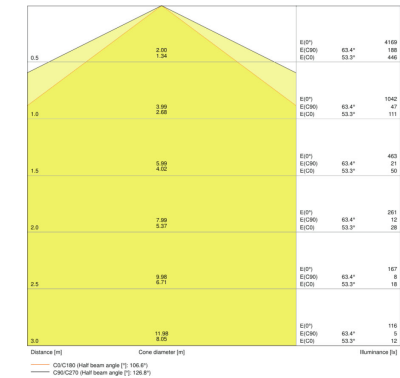

DP COMPACT 1200 23 W 4000K IP66 GR

DP COMPACT 1200 44W/3000K IP66 GR

DP COMPACT 1200 44 W 4000K IP66 GR

DP COMPACT 1200 44 W 6500K IP66 GR

DP COMPACT 1500 31W/3000K IP66 GR

DP COMPACT 1500 31 W 4000K IP66 GR