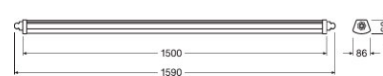

Product description	Logistical data
	Temperature range at storage
DP COMPACT 1500 55W/3000K IP66 GR ¹⁾	-40...+70 °C
DP COMPACT 1500 55 W 4000K IP66 GR	-40...+70 °C
DP COMPACT 1500 55 W 6500K IP66 GR	-40...+70 °C

¹⁾ Available from May 2020

DP COMPACT 1200 23W/3000K IP66 GR, DP COMPACT 1200 23 W 4000K IP66 GR, DP COMPACT 1200 44W/3000K IP66 GR, DP COMPACT 1200 44 W 4000K IP66 GR, DP COMPACT 1200 44 W 6500K IP66 GR

DP COMPACT 1500 31W/3000K IP66 GR, DP COMPACT 1500 31 W 4000K IP66 GR, DP COMPACT 1500 55W/3000K IP66 GR, DP COMPACT 1500 55 W 4000K IP66 GR, DP COMPACT 1500 55 W 6500K IP66 GR

DP COMPACT 1200 23W/3000K IP66 GR

DP COMPACT 1200 23 W 4000K IP66 GR