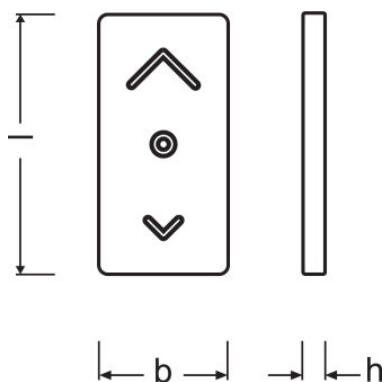

TECHNICAL DATA

Product description	Dimensions & weight			Colors & materials	Capabilities	Certificates & standards
	Length	Width	Height	Product color	Compatible smart home technology	Type of protection
SMART+ ZB SWITCH MINI White	80.0 mm	40.0 mm	14.0 mm	White	ZigBee	IP44
SMART+ ZB SWITCH MINI Grey	80.0 mm	40.0 mm	14.0 mm	Grey	ZigBee	IP44
SMART+ ZB SWITCH MINI Black	80.0 mm	40.0 mm	14.0 mm	Black	ZigBee	IP44
SMART+ ZB SWITCH MINI Blue	80.0 mm	40.0 mm	14.0 mm	Blue	ZigBee	IP44