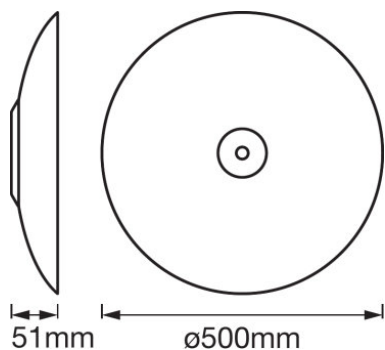

TECHNICAL DATA

Product description	Dimensions & weight		Colors & materials			Temperatures & operating conditions	Certificates & standards	
	Height	Diameter	Product color	Body material	Housing color	Ambient temperature range	Type of protection	Standards
SMART+ TIBEA Ceiling	51.0 mm	500.0 mm	White	Aluminum	White	-20...+40 °C	IP20	CE
SMART+ TIBEA MINI	51.0 mm	220.0 mm	White	Aluminum	White	-20...+40 °C	IP20	CE
SMART+ TIBEA Pendant	69.0 mm	350.0 mm	White	Aluminum	White	-20...+40 °C	IP20	CE

Product description	Energy clas. of compatible lamps
SMART+ TIBEA Ceiling	A++/A+/A/B/C/D/E
SMART+ TIBEA MINI	A++/A+/A/B/C/D/E
SMART+ TIBEA Pendant	A++/A+/A/B/C/D/E

SMART+ TIBEA Ceiling