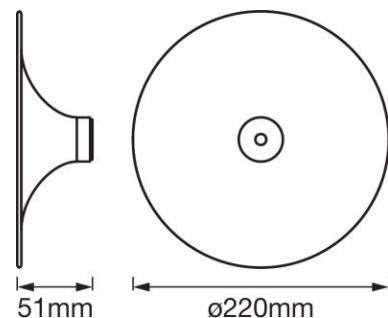

SMART+ TIBEA MINI