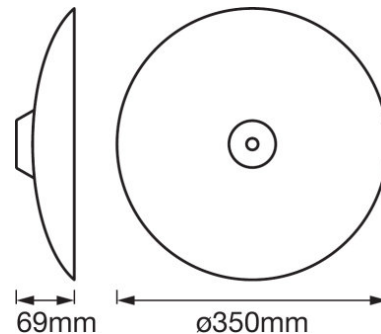

SMART+ TIBEA Pendant

EQUIPMENT / ACCESSORIES