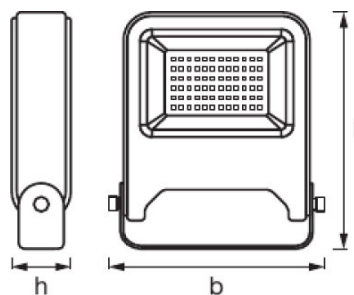

PRODUCT FEATURES

- Very bright and functional outdoor LED luminaires
- Symmetrical beam angle: 110° x 110°
- Mounting bracket for up to 180° tilting
- Type of protection: IP65
- Ambient temperature in operation: -20...+45 °C
- Available in two housing colors: white and dark gray
- Connection via 1 m cable, wiring required

TECHNICAL DATA

Electrical data

Nominal wattage	30.00 W
Nominal voltage	220...240 V
Mains frequency	50/60 Hz

Photometrical data

Color temperature	3000 K
Color rendering index Ra	≥80
Light color (designation)	Warm White
Luminous flux	2700 lm
Luminous efficacy	90 lm/W

Light technical data

Beam angle	120 °
------------	-------

Dimensions & weight

Length	193.0 mm
Width	170.0 mm
Height	39.0 mm
Product weight	650.00 g

Colors & materials

Body material	Aluminum
Product color	Dark gray
Housing color	Dark gray