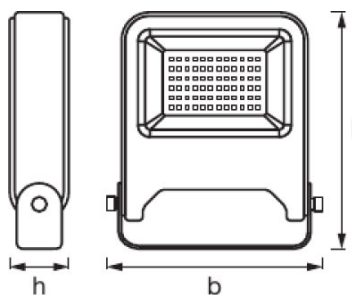

PRODUCT FEATURES

- Very bright and functional outdoor LED luminaires
- Symmetrical beam angle: 110° x 110°
- Mounting bracket for up to 180° tilting
- Type of protection: IP65
- Ambient temperature in operation: -20...+45 °C
- Available in two housing colors: white and dark gray
- Connection via 1 m cable, wiring required

Light technical data

Beam angle	120 °
------------	-------

Dimensions & weight

Length	153.0 mm
Width	133.0 mm
Height	34.0 mm
Product weight	405.00 g

Colors & materials

Body material	Aluminum
Product color	Dark gray
Housing color	Dark gray