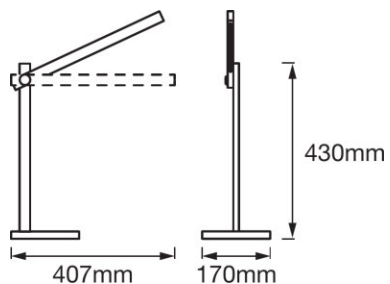

PANAN Alu CCT Black

EQUIPMENT / ACCESSORIES

- External mains adapter (cable length: 1.5 m) included

APPLICATION ADVICE

For more detailed application information and graphics please see product datasheet.

LOGISTICAL DATA

Product code	Packaging unit (Pieces/Unit)	Dimensions (length x width x height)	Gross weight	Volume
4058075321298	Shipping carton box 4	365 mm x 365 mm x 465 mm	4048.00 g	61.95 dm³

The mentioned product code describes the smallest quantity unit which can be ordered. One shipping unit can contain one or more single products. When placing an order, for the quantity please enter single or multiples of a shipping unit.