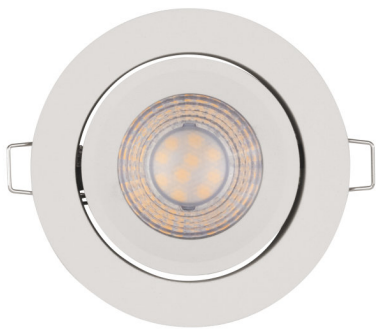

## LED Spot Set Simple Dim

Recessed spotlight with stepless dimming function via wall switch

---

### PRODUCT FEATURES

- With integrated LED module and driver
- Low mounting depth
- Set of 3 luminaires
- Adjustable head
- Housing material: aluminum

TECHNICAL DATA

Product description	Electrical data			Photometrical data		Light technical data	Dimensions & weight			Colors & materials	
	Nominal wattage	Nominal voltage	Mains frequency	Color temperature	Luminous flux	Beam angle	Diameter	Height	Product weight	Mounting diameter	Body material
SP SET ADJ Simple DIM 3x5 W 2700 K AC GY	5.00 W	220...240 V	50/60 Hz	2700 K	400 lm	40 °	87.0 mm	30.0 mm	100.00 g	68.0 mm	Aluminum
SP SET ADJ Simple DIM 3x5 W 2700 K AC WT	5.00 W	220...240 V	50/60 Hz	2700 K	400 lm	40 °	87.0 mm	30.0 mm	100.00 g	68.0 mm	Aluminum

SP SET ADJ Simple DIM 3x5 W 2700 K  
 AC GY, SP SET ADJ Simple DIM 3x5 W  
 2700 K AC WT