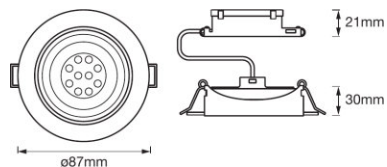

SP SET ADJ Simple DIM 3x5 W 2700 K
AC GY, SP SET ADJ Simple DIM 3x5 W
2700 K AC WT

EQUIPMENT / ACCESSORIES

- Complete mounting and connecting accessories included

APPLICATION ADVICE

For more detailed application information and graphics please see product datasheet.

LOGISTICAL DATA

Product code	Packaging unit (Pieces/Unit)	Dimensions (length x width x height)	Gross weight	Volume
4058075273153	Shipping carton box 24	215 mm x 200 mm x 330 mm	3650.00 g	14.19 dm³
4058075273191	Shipping carton box 24	215 mm x 200 mm x 330 mm	3650.00 g	14.19 dm³