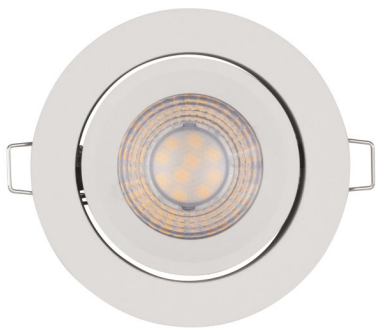

PRODUCT DATASHEET

SP SET ADJ Simple DIM 3x5 W 2700 K AC WT

LED Spot Set Simple Dim | Recessed spotlight with stepless dimming function via wall switch

AREAS OF APPLICATION

- Indoor applications
- Corridors, entrance areas, stairwells, living rooms, basements
- Suspended ceilings

PRODUCT BENEFITS

- WAGO Fast-Connector-Terminal for easy and safe installation
- Timeless design
- Easy mounting
- Connection of up to 10 luminaires in a row

PRODUCT FEATURES

- With integrated LED module and driver
- Low mounting depth
- Set of 3 luminaires
- Adjustable head
- Housing material: aluminum

TECHNICAL DATA

Electrical data

Nominal wattage	5.00 W
Operating mode	Mains voltage
Nominal voltage	220...240 V
Mains frequency	50/60 Hz

Photometrical data

Color temperature	2700 K
Color rendering index Ra	>80
Light color (designation)	Warm White
Luminous flux	400 lm
Luminous efficacy	80 lm/W

Light technical data

Beam angle	40 °
-------------------	------

Dimensions & weight

Diameter	87.0 mm
Height	30.0 mm
Product weight	100.00 g
Mounting diameter	68.0 mm

Colors & materials

Body material	Aluminum
Product color	White
Housing color	White