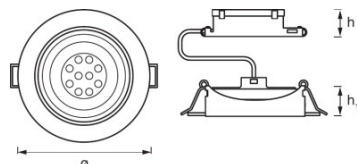

PRODUCT BENEFITS

- WAGO Fast-Connector-Terminal for easy and safe installation
- Timeless design
- Easy mounting
- Connection of up to 10 luminaires in a row

PRODUCT FEATURES

- With integrated LED module and driver
- Low mounting depth
- Set of 3 luminaires
- Adjustable head
- Housing material: aluminum

Light technical data

Beam angle	40 °
-------------------	------

Dimensions & weight

Diameter	87.0 mm
Height	30.0 mm
Product weight	100.00 g
Mounting diameter	68.0 mm

Colors & materials

Body material	Aluminum
Product color	White
Housing color	White