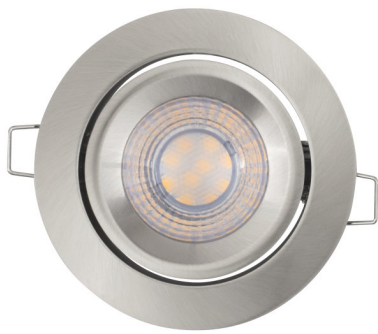

PRODUCT DATASHEET

SP SET ADJ Simple DIM 3x5 W 2700 K AC GY

LED Spot Set Simple Dim | Recessed spotlight with stepless dimming function via wall switch

AREAS OF APPLICATION

- Indoor applications
- Corridors, entrance areas, stairwells, living rooms, basements
- Suspended ceilings

PRODUCT BENEFITS

- WAGO Fast-Connector-Terminal for easy and safe installation
- Timeless design
- Easy mounting
- Connection of up to 10 luminaires in a row

PRODUCT FEATURES

- With integrated LED module and driver
- Low mounting depth
- Set of 3 luminaires
- Adjustable head
- Housing material: aluminum

Light technical data

Beam angle	40 °
-------------------	------

Dimensions & weight

Diameter	87.0 mm
Height	30.0 mm
Product weight	100.00 g
Mounting diameter	68.0 mm

Colors & materials

Body material	Aluminum
Product color	Gray
Housing color	Gray