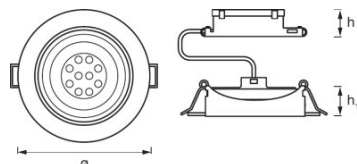

PRODUCT BENEFITS

- WAGO Fast-Connector-Terminal for easy and safe installation
- Timeless design
- Easy mounting
- Connection of up to 10 luminaires in a row

PRODUCT FEATURES

- With integrated LED module and driver
- Low mounting depth
- Set of 3 luminaires
- Adjustable head
- Housing material: aluminum

Light technical data

Beam angle	40 °
-------------------	------

Dimensions & weight

Diameter	87.0 mm
Height	30.0 mm
Product weight	100.00 g
Mounting diameter	68.0 mm

Colors & materials

Body material	Aluminum
Product color	Gray
Housing color	Gray