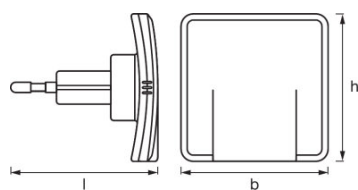

### Light technical data

Beam angle	100.00 °
------------	----------

### Dimensions & weight

Length	58.0 mm
Width	60.0 mm
Height	60.0 mm
Product weight	30.00 g