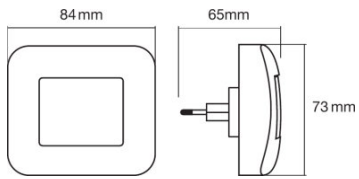

Product line drawing

APPLICATION ADVICE

For more detailed application information and graphics please see product datasheet.

DISCLAIMER

Subject to change without notice. Errors and omission excepted. Always make sure to use the most recent release.