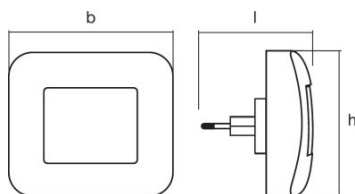

### Dimensions & weight

Length	65.0 mm
Width	84.0 mm
Height	73.0 mm
Product weight	55.00 g