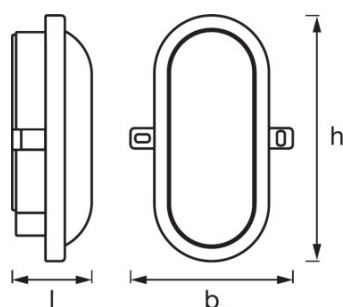

PRODUCT FEATURES

- Bright and functional outdoor LED luminaires
- Type of protection: IP54

TECHNICAL DATA

Electrical data

Nominal wattage	11.00 W
Operating mode	Mains voltage
Nominal voltage	220...240 V
Mains frequency	50/60 Hz

Photometrical data

Color temperature	4000 K
Color rendering index Ra	≥80
Light color (designation)	Cool White
Luminous flux	800 lm
Luminous efficacy	76 lm/W

Light technical data

Beam angle	120 °
-------------------	-------

Dimensions & weight

Length	216.0 mm
Width	143.0 mm
Height	79.0 mm
Product weight	245.00 g

Colors & materials

Body material	Polycarbonate (PC)
Product color	Black
Housing color	Black
Cover material	Acrylonitrile butadiene styr

EQUIPMENT / ACCESSORIES

- Complete mounting and connecting accessories included

LOGISTICAL DATA

Product code	Packaging unit (Pieces/Unit)	Dimensions (length x width x height)	Gross weight	Volume
4058075271685	Folding carton box 1	86 mm x 150 mm x 225 mm	282.00 g	2.90 dm ³
4058075271692	Shipping carton box 6	315 mm x 273 mm x 245 mm	1982.00 g	21.07 dm ³