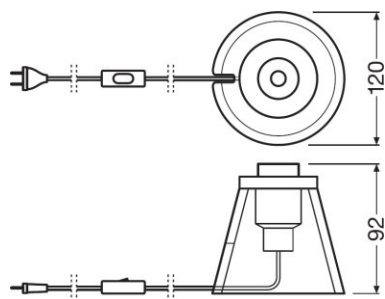

TECHNICAL DATA

Product description	Electrical data		Dimensions & weight			Colors & materials			Temperatures & operating conditions	Capabilities	
	Nominal voltage	Mains frequency	Diameter	Height	Product weight	Body material	Housing color	Product color	Ambient temperature range	Dimmable	Type of connection
Vintage 1906 Table Black	220...240 V	50/60 Hz	120.0 mm	116.0 mm	930.00 g	Aluminum	Black	Black	-20...+40 °C	Yes	Plug, EU

Product description	Holder designation	Certificates & standards	
		Protection class	Type of protection
Vintage 1906 Table Black	E27	II	IP20

Vintage 1906 Table Black

APPLICATION ADVICE

For more detailed application information and graphics please see product datasheet.

LOGISTICAL DATA