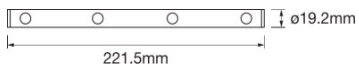

Product line drawing

APPLICATION ADVICE

For more detailed application information and graphics please see product datasheet.

DISCLAIMER

Subject to change without notice. Errors and omission excepted. Always make sure to use the most recent release.