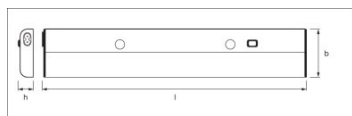

Light technical data

Beam angle	120 °
-------------------	-------

Dimensions & weight

Length	370.0 mm
Width	67.0 mm
Height	22.0 mm
Product weight	325.00 g

Colors & materials

Body material	Aluminum
Product color	Silver
Housing color	Silver
Cover material	Polycarbonate (PC)