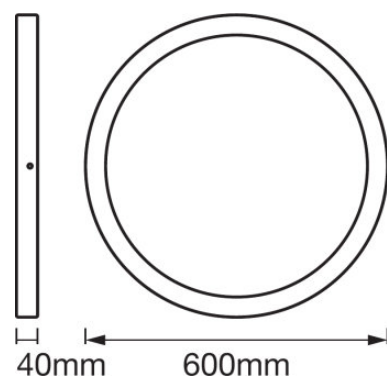

PLANON Round 600 45 W 3000 K