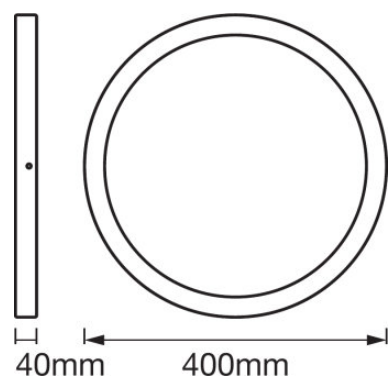

PLANON Round 400 28 W 4000 K