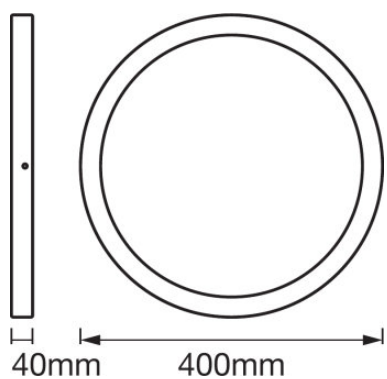

PLANON Round 400 28 W 3000 K