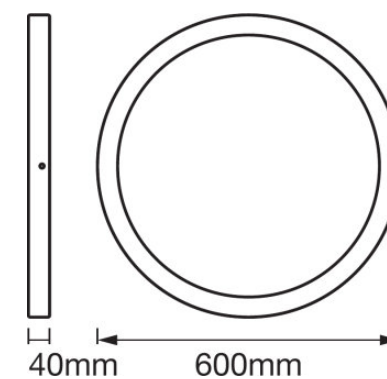

PLANON Round 600 45 W 4000 K

EQUIPMENT / ACCESSORIES

- Complete mounting and connecting accessories included
- Driver included

APPLICATION ADVICE

For more detailed application information and graphics please see product datasheet.

LOGISTICAL DATA

Product code	Packaging unit (Pieces/Unit)	Dimensions (length x width x height)	Gross weight	Volume
4058075266933	Shipping carton box 5	460 mm x 350 mm x 460 mm	10868.00 g	74.06 dm³
4058075266957	Shipping carton box 5	460 mm x 350 mm x 460 mm	11866.00 g	74.06 dm³