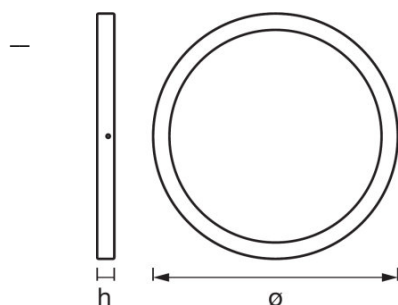

TECHNICAL DATA

Electrical data

Nominal wattage	28.00 W
Operating mode	Mains voltage
Nominal voltage	220...240 V
Mains frequency	50/60 Hz

Photometrical data

Color temperature	4000 K
Color rendering index Ra	≥80
Light color (designation)	Cool White
Luminous flux	2550 lm
Luminous efficacy	91 lm/W

Light technical data

Beam angle	110 °
------------	-------

Dimensions & weight

Diameter	400.0 mm
Height	40.0 mm
Product weight	1670.00 g

Colors & materials

Body material	Aluminum
Product color	White
Housing color	White
Light emitting surface material	Polystyrene