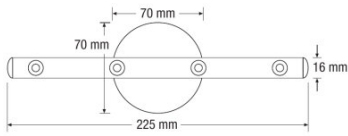

Product line drawing

APPLICATION ADVICE

For more detailed application information and graphics please see product datasheet.

DISCLAIMER

Subject to change without notice. Errors and omission excepted. Always make sure to use the most recent release.