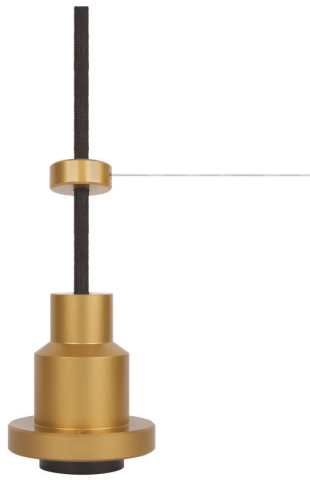

PRODUCT FAMILY DATASHEET

Vintage 1906 PenduLum

Indoor pendant luminaires, vintage style, E27 socket

AREAS OF APPLICATION

- Living areas (living rooms, dining rooms, bedrooms etc.)
- Professional (hotels, bars, boutiques etc.)

PRODUCT BENEFITS

- Flexible lighting thanks to countless mounting possibilities
- Made of solid aluminum with high-quality appearance
- Semi-matt surface with great look and feel
- Accessories for flexible mounting options included

PRODUCT FEATURES

- Reduced industrial design
- Made of classic materials
- Special vintage appeal when combined with 1906 LED and halogen lamps
- Flexible mounting options: leash principle
- Available in various colors