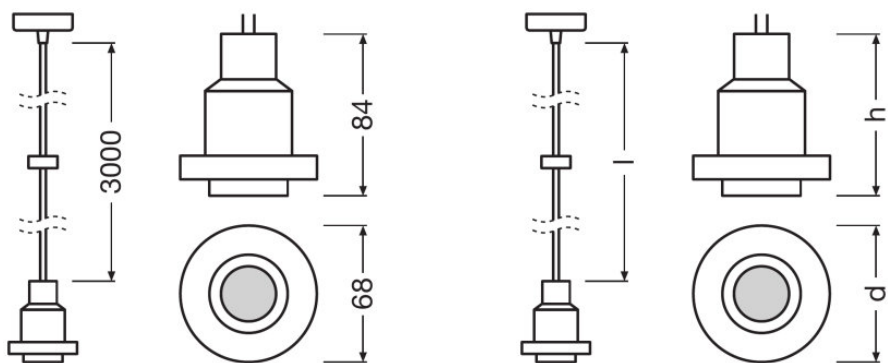

TECHNICAL DATA

Product description	Electrical data		Dimensions & weight				Colors & materials			Temperatures & operating conditions	Capabilities
	Nominal voltage	Mains frequency	Length	Diameter	Height	Product weight	Body material	Product color	Housing color	Ambient temperature range	Dimmable
Vintage 1906 PenduLum Black	220...240 V	50/60 Hz	84.0 mm	68.0 mm	84.0 mm	481.00 g	Aluminum	Black	Black	-20...+40 °C	No
Vintage 1906 PenduLum Gold	220...240 V	50/60 Hz	84.0 mm	68.0 mm	84.0 mm	481.00 g	Aluminum	Gold	Gold	-20...+40 °C	No

Product description	Type of connection	Holder designation	Certificates & standards	
			Protection class	Type of protection
Vintage 1906 PenduLum Black	Screw terminal	E27	I	IP20
Vintage 1906 PenduLum Gold	Screw terminal	E27	I	IP20