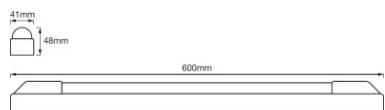

LED Power Batten 600 mm 12 W 3000 K, LED Power Batten 600 mm 12 W 4000 K

LED Power Batten 600 mm 24 W 3000 K, LED Power Batten 600 mm 24 W 4000 K

LED Power Batten 1200 mm 24 W 3000 K, LED Power Batten 1200 mm 24 W 4000 K

LED Power Batten 1200 mm 50 W 3000 K, LED Power Batten 1200 mm 50 W 4000 K

EQUIPMENT / ACCESSORIES

- Mounting bracket included

APPLICATION ADVICE

For more detailed application information and graphics please see product datasheet.

LOGISTICAL DATA

Product code	Packaging unit (Pieces/Unit)	Dimensions (length x width x height)	Gross weight	Volume
4058075266483	Shipping carton box 8	615 mm x 200 mm x 120 mm	3323.00 g	14.76 dm³
4058075266506	Shipping carton box 8	615 mm x 200 mm x 120 mm	3323.00 g	14.76 dm³