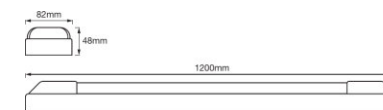

LED Power Batten 600 mm 12 W 3000 K, LED Power Batten 600 mm 12 W 4000 K

LED Power Batten 600 mm 24 W 3000 K, LED Power Batten 600 mm 24 W 4000 K

LED Power Batten 1200 mm 24 W 3000 K, LED Power Batten 1200 mm 24 W 4000 K

LED Power Batten 1200 mm 50 W 3000 K, LED Power Batten 1200 mm 50 W 4000 K

EQUIPMENT / ACCESSORIES

- Mounting bracket included

APPLICATION ADVICE

For more detailed application information and graphics please see product datasheet.

LOGISTICAL DATA

Product code	Packaging unit (Pieces/Unit)	Dimensions (length x width x height)	Gross weight	Volume
4058075266483	Shipping carton box 8	615 mm x 200 mm x 120 mm	3323.00 g	14.76 dm³
4058075266506	Shipping carton box 8	615 mm x 200 mm x 120 mm	3323.00 g	14.76 dm³