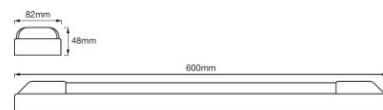

LED Power Batten 600 mm 12 W 3000 K, LED Power Batten 600 mm 12 W 4000 K

LED Power Batten 600 mm 24 W 3000 K, LED Power Batten 600 mm 24 W 4000 K

LED Power Batten 1200 mm 24 W 3000 K, LED Power Batten 1200 mm 24 W 4000 K

LED Power Batten 1200 mm 50 W 3000 K, LED Power Batten 1200 mm 50 W 4000 K

EQUIPMENT / ACCESSORIES

- Mounting bracket included

APPLICATION ADVICE

For more detailed application information and graphics please see product datasheet.

LOGISTICAL DATA

Product code	Packaging unit (Pieces/Unit)	Dimensions (length x width x height)	Gross weight	Volume
4058075266483	Shipping carton box 8	615 mm x 200 mm x 120 mm	3323.00 g	14.76 dm³
4058075266506	Shipping carton box 8	615 mm x 200 mm x 120 mm	3323.00 g	14.76 dm³