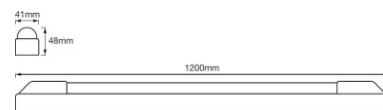

LED Power Batten 600 mm 12 W 3000 K, LED Power Batten 600 mm 12 W 4000 K

LED Power Batten 600 mm 24 W 3000 K, LED Power Batten 600 mm 24 W 4000 K

LED Power Batten 1200 mm 24 W 3000 K, LED Power Batten 1200 mm 24 W 4000 K

LED Power Batten 1200 mm 50 W 3000 K, LED Power Batten 1200 mm 50 W 4000 K

EQUIPMENT / ACCESSORIES

- Mounting bracket included

APPLICATION ADVICE

For more detailed application information and graphics please see product datasheet.

LOGISTICAL DATA

Product code	Packaging unit (Pieces/Unit)	Dimensions (length x width x height)	Gross weight	Volume
4058075266483	Shipping carton box 8	615 mm x 200 mm x 120 mm	3323.00 g	14.76 dm³
4058075266506	Shipping carton box 8	615 mm x 200 mm x 120 mm	3323.00 g	14.76 dm³