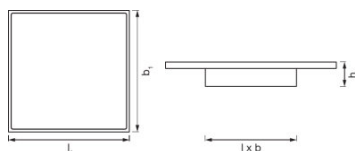

Beam angle	110 °
-------------------	-------

Dimensions & weight

Length	595.0 mm
Width	595.0 mm
Height	46.6 mm
Product weight	3457.00 g

Colors & materials

Body material	Aluminum
Product color	White
Housing color	White