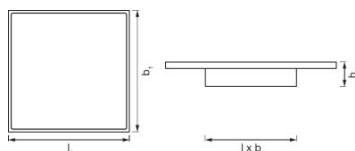

Photometrical data

Color temperature	4000 K
Color rendering index Ra	>80
Light color (designation)	Cool White
Luminous flux	3200 lm
Luminous efficacy	89 lm/W

Light technical data

Beam angle	110 °
-------------------	-------

Dimensions & weight

Length	595.0 mm
Width	595.0 mm
Height	46.6 mm
Product weight	3387.00 g

Colors & materials

Body material	Aluminum
Product color	White
Housing color	White

Temperatures & operating conditions